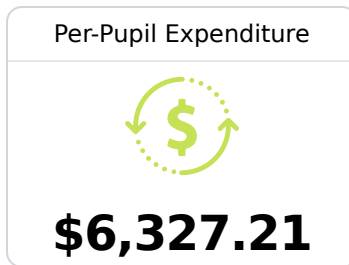

B Central Elementary School

George County School District

14159 HWY 26 WEST
Lucedale, MS 39452

Sherry Pilkington
pilkingtons@gcsd.us

Due to the impact of COVID-19 on school closures in the 2019-20 school year and a waiver from the U.S. Department of Education, the Mississippi Department of Education (MDE) has no assessment and accountability data to report for the 2019-20 school year.

Graduation Rate	
State	85.0%
District	95.3%
School	N/A