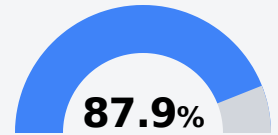

Teacher Data

35.8

Teachers

Experienced Teachers