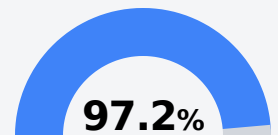

Graduation Rate	
State	85.0%
District	95.3%
School	N/A

Teacher Data

35.8

Teachers

Experienced Teachers

Provisional Teachers

In-Field Teachers