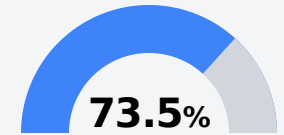

Teacher Data

12.5

Teachers

Experienced Teachers