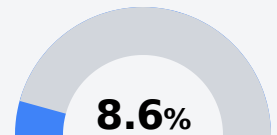

Provisional Teachers