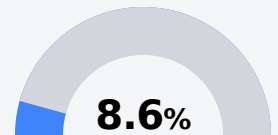

Provisional Teachers