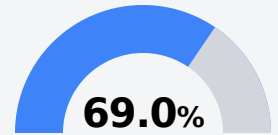

Teacher Data

35.0

Teachers

Experienced Teachers