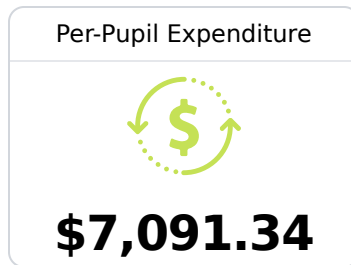

## **B** Agricola Elementary School

George County School District

 6165 HWY 613 S  
Lucedale, MS 39452

 Debra Joiner  
[debra.joiner@gcsd.us](mailto:debra.joiner@gcsd.us)

Due to the impact of COVID-19 on school closures in the 2019-20 school year and a waiver from the U.S. Department of Education, the Mississippi Department of Education (MDE) has no assessment and accountability data to report for the 2019-20 school year.