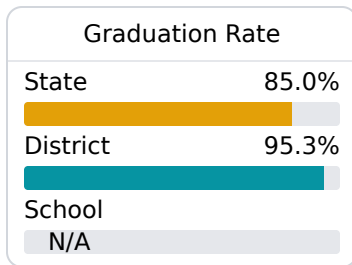

B Agricola Elementary School

George County School District

 6165 HWY 613 S
Lucedale, MS 39452

 Debra Joiner
debra.joiner@gcsd.us

Due to the impact of COVID-19 on school closures in the 2019-20 school year and a waiver from the U.S. Department of Education, the Mississippi Department of Education (MDE) has no assessment and accountability data to report for the 2019-20 school year.