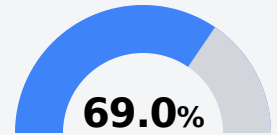

Teacher Data

35.0

Teachers

Experienced Teachers