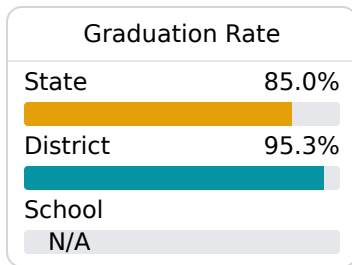

## **B** Agricola Elementary School

George County School District

 6165 HWY 613 S  
Lucedale, MS 39452

 Debra Joiner  
[debra.joiner@gcsd.us](mailto:debra.joiner@gcsd.us)

Due to the impact of COVID-19 on school closures in the 2019-20 school year and a waiver from the U.S. Department of Education, the Mississippi Department of Education (MDE) has no assessment and accountability data to report for the 2019-20 school year.