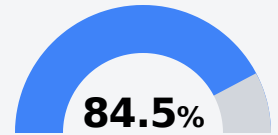

Teacher Data

27.8

Teachers

Experienced Teachers