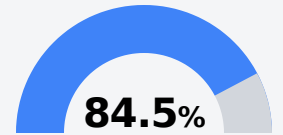

Teacher Data

27.8

Teachers

Experienced Teachers