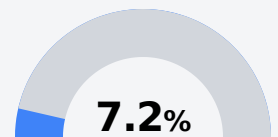

Provisional Teachers