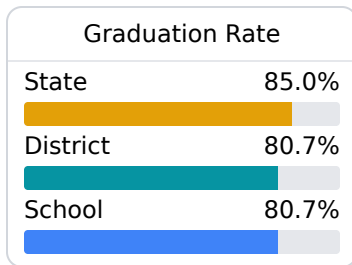

Franklin High School

Franklin County School District

340 Edison Street S
Meadville, MS 39653

Alisa Storey
lstorey@fcsd.k12.ms.us

Due to the impact of COVID-19 on school closures in the 2019-20 school year and a waiver from the U.S. Department of Education, the Mississippi Department of Education (MDE) has no assessment and accountability data to report for the 2019-20 school year.