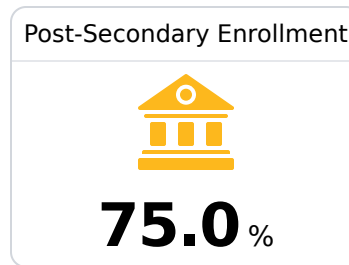

Franklin High School

Franklin County School District

340 Edison Street S
Meadville, MS 39653

Alisa Storey
lstorey@fcsd.k12.ms.us

Due to the impact of COVID-19 on school closures in the 2019-20 school year and a waiver from the U.S. Department of Education, the Mississippi Department of Education (MDE) has no assessment and accountability data to report for the 2019-20 school year.