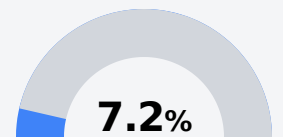

Provisional Teachers