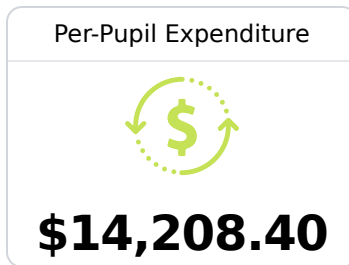

Franklin High School

Franklin County School District

340 Edison Street S
Meadville, MS 39653

Alisa Storey
lstorey@fcsd.k12.ms.us

Due to the impact of COVID-19 on school closures in the 2019-20 school year and a waiver from the U.S. Department of Education, the Mississippi Department of Education (MDE) has no assessment and accountability data to report for the 2019-20 school year.