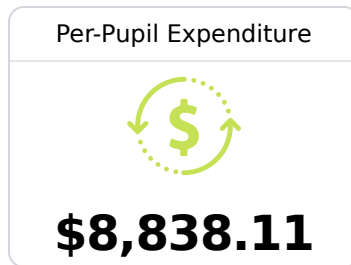

B Franklin County Middle School

Franklin County School District

236 Edison Street S
Meadville, MS 39653

Cole Sisung
csisung@fcsd.k12.ms.us

Due to the impact of COVID-19 on school closures in the 2019-20 school year and a waiver from the U.S. Department of Education, the Mississippi Department of Education (MDE) has no assessment and accountability data to report for the 2019-20 school year.

Graduation Rate	
State	85.0%
District	80.7%
School	N/A

Teacher Data

16.4

Teachers

98.1%

Experienced Teachers

0.0%

Provisional Teachers

100.0%

In-Field Teachers