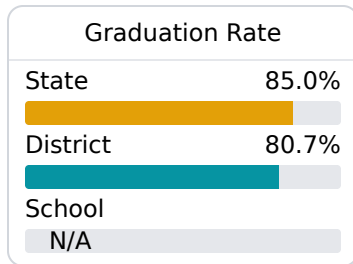

School Report Card 2019 - 2020

For more detailed information, please visit <https://msrc.mdek12.org>.

B Franklin Upper Elementary Franklin County School District

409 Hwy 98 E
Meadville, MS 39653

Sandra Oliver
soliver@fcsd.k12.ms.us

Identified for **Additional Targeted Support and Improvement**

Due to the impact of COVID-19 on school closures in the 2019-20 school year and a waiver from the U.S. Department of Education, the Mississippi Department of Education (MDE) has no assessment and accountability data to report for the 2019-20 school year.

Teacher Data

20.4

Teachers

91.3%

Experienced Teachers

4.9%

Provisional Teachers

100.0%

In-Field Teachers