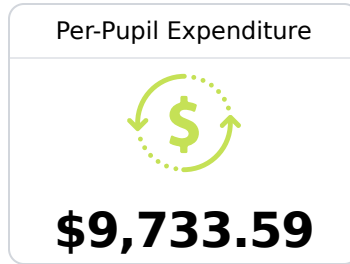

B Franklin Upper Elementary

Franklin County School District

409 Hwy 98 E
Meadville, MS 39653

Sandra Oliver
soliver@fcsd.k12.ms.us

Identified for **Additional Targeted Support and Improvement**

Due to the impact of COVID-19 on school closures in the 2019-20 school year and a waiver from the U.S. Department of Education, the Mississippi Department of Education (MDE) has no assessment and accountability data to report for the 2019-20 school year.

Teacher Data

20.4

Teachers

91.3%

Experienced Teachers

4.9%

Provisional Teachers

100.0%

In-Field Teachers