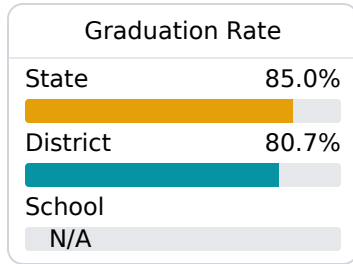

B Franklin Upper Elementary

Franklin County School District

409 Hwy 98 E
Meadville, MS 39653

Sandra Oliver
soliver@fcsd.k12.ms.us

Identified for **Additional Targeted Support and Improvement**

Due to the impact of COVID-19 on school closures in the 2019-20 school year and a waiver from the U.S. Department of Education, the Mississippi Department of Education (MDE) has no assessment and accountability data to report for the 2019-20 school year.

Teacher Data

20.4

Teachers

91.3%

Experienced Teachers

4.9%

Provisional Teachers

100.0%

In-Field Teachers