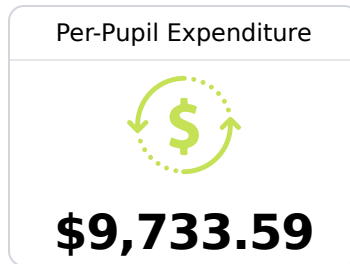

School Report Card 2019 - 2020

For more detailed information, please visit <https://msrc.mdek12.org>.

B Franklin Upper Elementary Franklin County School District

409 Hwy 98 E
Meadville, MS 39653

Sandra Oliver
soliver@fcsd.k12.ms.us

Identified for **Additional Targeted Support and Improvement**

Due to the impact of COVID-19 on school closures in the 2019-20 school year and a waiver from the U.S. Department of Education, the Mississippi Department of Education (MDE) has no assessment and accountability data to report for the 2019-20 school year.

Teacher Data

20.4

Teachers

91.3%

Experienced Teachers

4.9%

Provisional Teachers

100.0%

In-Field Teachers