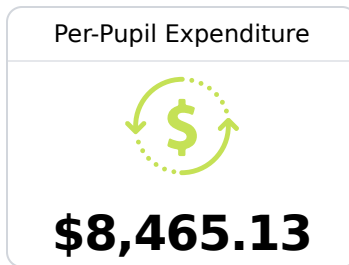

B Franklin Lower Elementary

Franklin County School District

481 Hwy 98 E
Meadville, MS 39653

Page Goff
pgoff@fcsd.k12.ms.us

Due to the impact of COVID-19 on school closures in the 2019-20 school year and a waiver from the U.S. Department of Education, the Mississippi Department of Education (MDE) has no assessment and accountability data to report for the 2019-20 school year.

Graduation Rate	
State	85.0%
District	80.7%
School	N/A

Teacher Data

28.9

Teachers

82.7%

Experienced Teachers

0.0%

Provisional Teachers

97.2%

In-Field Teachers