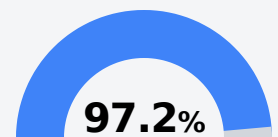

Graduation Rate	
State	85.0%
District	80.7%
School	N/A

Teacher Data

28.9

Teachers

Experienced Teachers

Provisional Teachers

In-Field Teachers