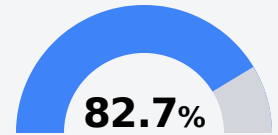

Teacher Data

28.9

Teachers

Experienced Teachers