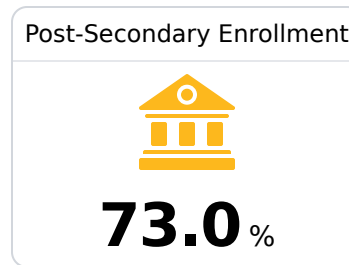

A Petal High School

Petal School District

 1145 HIGHWAY 42 E
Petal, MS 39465

 Tyler Watkins
tyler.watkins@petalschools.com

Due to the impact of COVID-19 on school closures in the 2019-20 school year and a waiver from the U.S. Department of Education, the Mississippi Department of Education (MDE) has no assessment and accountability data to report for the 2019-20 school year.