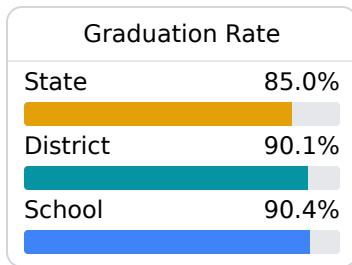

A Petal High School

Petal School District

 1145 HIGHWAY 42 E
Petal, MS 39465

 Tyler Watkins
tyler.watkins@petalschools.com

Due to the impact of COVID-19 on school closures in the 2019-20 school year and a waiver from the U.S. Department of Education, the Mississippi Department of Education (MDE) has no assessment and accountability data to report for the 2019-20 school year.