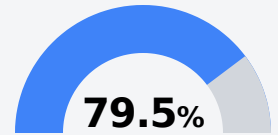

Teacher Data

43.1

Teachers

Experienced Teachers