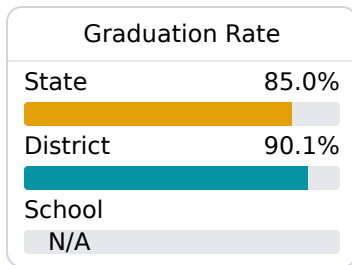

Petal Middle School

Petal School District

203 East Central Avenue
Petal, MS 39465

Joel Bowman
joel.bowman@petalschools.com

Due to the impact of COVID-19 on school closures in the 2019-20 school year and a waiver from the U.S. Department of Education, the Mississippi Department of Education (MDE) has no assessment and accountability data to report for the 2019-20 school year.