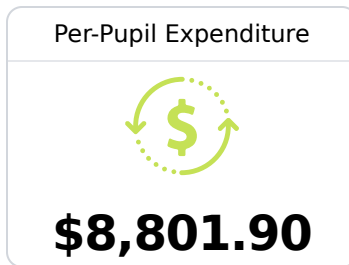

Petal Middle School

Petal School District

203 East Central Avenue
Petal, MS 39465

Joel Bowman
joel.bowman@petalschools.com

Due to the impact of COVID-19 on school closures in the 2019-20 school year and a waiver from the U.S. Department of Education, the Mississippi Department of Education (MDE) has no assessment and accountability data to report for the 2019-20 school year.