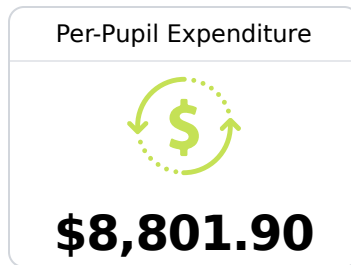

Petal Middle School

Petal School District

203 East Central Avenue
Petal, MS 39465

Joel Bowman
joel.bowman@petalschools.com

Due to the impact of COVID-19 on school closures in the 2019-20 school year and a waiver from the U.S. Department of Education, the Mississippi Department of Education (MDE) has no assessment and accountability data to report for the 2019-20 school year.

Graduation Rate	
State	85.0%
District	90.1%
School	N/A

Teacher Data

43.1

Teachers

79.5%

Experienced Teachers

0.0%

Provisional Teachers

99.6%

In-Field Teachers