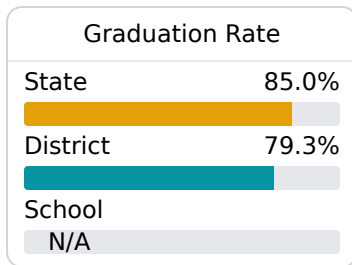

B Woodley Elementary School

Hattiesburg Public School District

 2006 O FERRELL ST
Hattiesburg, MS 39401

 FELICA MORRIS
felica.morris@hattiesburgpsd.com

Due to the impact of COVID-19 on school closures in the 2019-20 school year and a waiver from the U.S. Department of Education, the Mississippi Department of Education (MDE) has no assessment and accountability data to report for the 2019-20 school year.