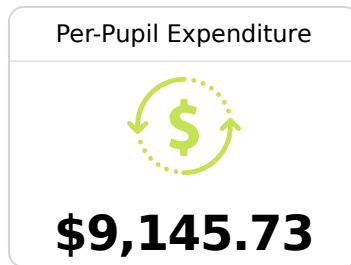

Rowan Elementary School

Hattiesburg Public School District

500 MARTIN LUTHER KING DRIVE
Hattiesburg, MS 39401

Jaronda Allen
jaronda.allen@hattiesburgpsd.com

Due to the impact of COVID-19 on school closures in the 2019-20 school year and a waiver from the U.S. Department of Education, the Mississippi Department of Education (MDE) has no assessment and accountability data to report for the 2019-20 school year.