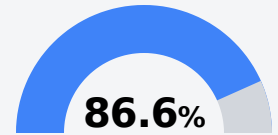

Teacher Data

24.7

Teachers

Experienced Teachers