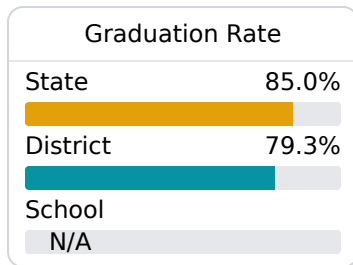

Rowan Elementary School

Hattiesburg Public School District

500 MARTIN LUTHER KING DRIVE
Hattiesburg, MS 39401

Jaronda Allen
jaronda.allen@hattiesburgpsd.com

Due to the impact of COVID-19 on school closures in the 2019-20 school year and a waiver from the U.S. Department of Education, the Mississippi Department of Education (MDE) has no assessment and accountability data to report for the 2019-20 school year.