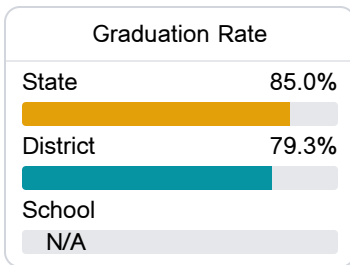

Rowan Elementary School

Hattiesburg Public School District

 500 MARTIN LUTHER KING DRIVE
Hattiesburg, MS 39401

 Jaronda Allen
jaronda.allen@hattiesburgpsd.com

Due to the impact of COVID-19 on school closures in the 2019-20 school year and a waiver from the U.S. Department of Education, the Mississippi Department of Education (MDE) has no assessment and accountability data to report for the 2019-20 school year.