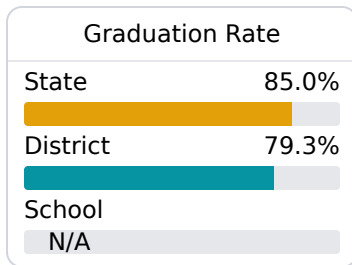

B Hawkins Elementary School

Hattiesburg Public School District

526 FORREST STREET
Hattiesburg, MS 39401

Taneka Hawkins
taneka.hawkins@hattiesburgpsd.com

Due to the impact of COVID-19 on school closures in the 2019-20 school year and a waiver from the U.S. Department of Education, the Mississippi Department of Education (MDE) has no assessment and accountability data to report for the 2019-20 school year.