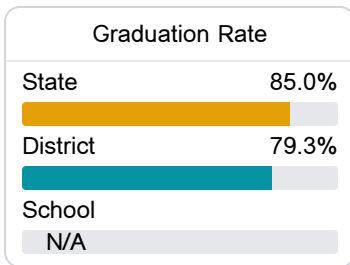

B Hawkins Elementary School Hattiesburg Public School District

 526 FORREST STREET
Hattiesburg, MS 39401

 Taneka Hawkins
taneka.hawkins@hattiesburgpsd.com

Due to the impact of COVID-19 on school closures in the 2019-20 school year and a waiver from the U.S. Department of Education, the Mississippi Department of Education (MDE) has no assessment and accountability data to report for the 2019-20 school year.