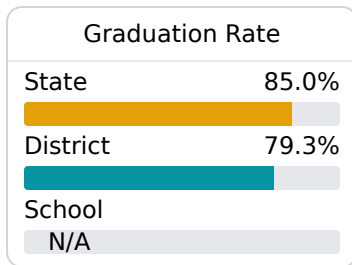

B N R Burger Middle School Hattiesburg Public School District

 174 WSF TATUM DRIVE
Hattiesburg, MS 39401

 Carol Jones
carol.jones@hattiesburgpsd.com

Due to the impact of COVID-19 on school closures in the 2019-20 school year and a waiver from the U.S. Department of Education, the Mississippi Department of Education (MDE) has no assessment and accountability data to report for the 2019-20 school year.