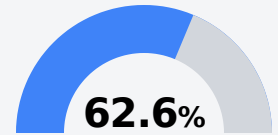

Teacher Data

49.8

Teachers

Experienced Teachers