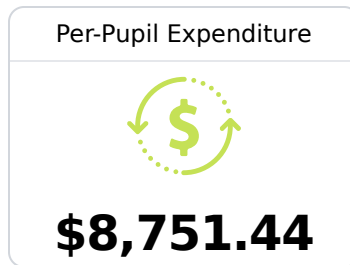

Graduation Rate	
State	85.0%
District	79.3%
School	N/A