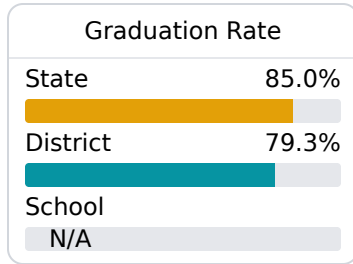

Hattiesburg Steam Academy

Hattiesburg Public School District

901 Ida Avenue
Hattiesburg, MS 39401

Tekeica Chapman
tekeica.terrell@hattiesburgpsd.com

Identified for **Additional Targeted Support and Improvement**

Due to the impact of COVID-19 on school closures in the 2019-20 school year and a waiver from the U.S. Department of Education, the Mississippi Department of Education (MDE) has no assessment and accountability data to report for the 2019-20 school year.

Teacher Data

17.4

Teachers

88.5%

Experienced Teachers

0.0%

Provisional Teachers

100.0%

In-Field Teachers