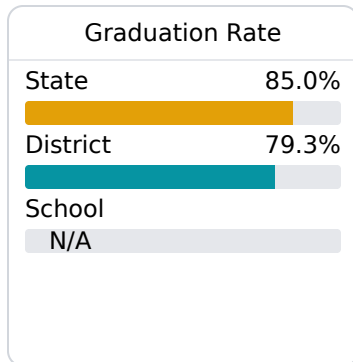

Lillie Burney Steam Academy

Hattiesburg Public School District

901 Ida Avenue
Hattiesburg, MS 39401

Tekeica Chapman
tekeica.terrell@hattiesburgpsd.com

Identified for **Additional Targeted Support and Improvement**

Due to the impact of COVID-19 on school closures in the 2019-20 school year and a waiver from the U.S. Department of Education, the Mississippi Department of Education (MDE) has no assessment and accountability data to report for the 2019-20 school year.

Teacher Data

17.4

Teachers

Experienced Teachers

Provisional Teachers

In-Field Teachers