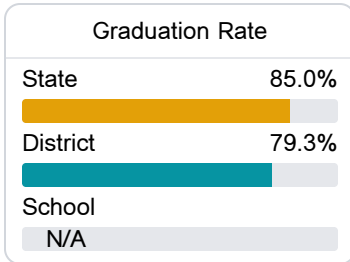

F Hattiesburg Steam Academy Hattiesburg Public School District

901 Ida Avenue
Hattiesburg, MS 39401

Tekeica Chapman
tekeica.terrell@hattiesburgpsd.com

Identified for **Additional Targeted Support and Improvement**

Due to the impact of COVID-19 on school closures in the 2019-20 school year and a waiver from the U.S. Department of Education, the Mississippi Department of Education (MDE) has no assessment and accountability data to report for the 2019-20 school year.

Teacher Data

17.4

Teachers

88.5%

Experienced Teachers

0.0%

Provisional Teachers

100.0%

In-Field Teachers