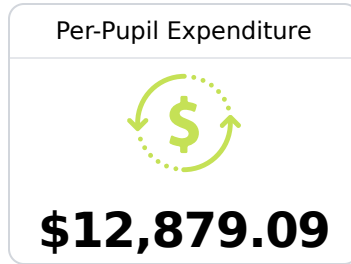

Due to the impact of COVID-19 on school closures in the 2019-20 school year and a waiver from the U.S. Department of Education, the Mississippi Department of Education (MDE) has no assessment and accountability data to report for the 2019-20 school year.