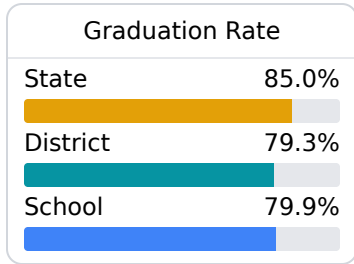

Hattiesburg High School

Hattiesburg Public School District

301 HUTCHINSON AVE
Hattiesburg, MS 39401

Victor Hubbard
victor.hubbard@hattiesburgpsd.com

Identified for **Targeted Support and Improvement**

Due to the impact of COVID-19 on school closures in the 2019-20 school year and a waiver from the U.S. Department of Education, the Mississippi Department of Education (MDE) has no assessment and accountability data to report for the 2019-20 school year.

Teacher Data

81.9

Teachers

Experienced Teachers

Provisional Teachers

In-Field Teachers