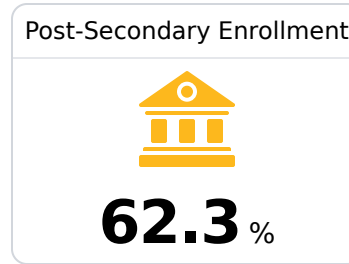

Hattiesburg High School

Hattiesburg Public School District

301 HUTCHINSON AVE
Hattiesburg, MS 39401

Victor Hubbard
victor.hubbard@hattiesburgpsd.com

Identified for **Targeted Support and Improvement**

Due to the impact of COVID-19 on school closures in the 2019-20 school year and a waiver from the U.S. Department of Education, the Mississippi Department of Education (MDE) has no assessment and accountability data to report for the 2019-20 school year.