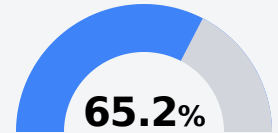

Teacher Data

81.9

Teachers

Experienced Teachers