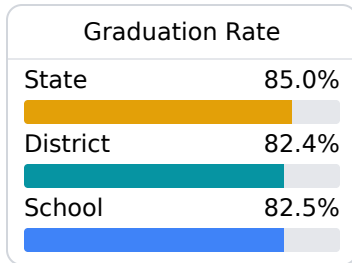

## Forrest County Agricultural High School

Forrest County Agricultural High School

215 Old Hwy 49 East  
Brooklyn, MS 39425

William M. Wheat  
wwheat@forrestcountyahs.com

Due to the impact of COVID-19 on school closures in the 2019-20 school year and a waiver from the U.S. Department of Education, the Mississippi Department of Education (MDE) has no assessment and accountability data to report for the 2019-20 school year.