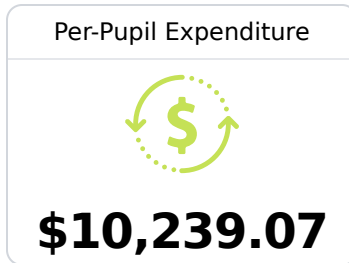

## Forrest County Agricultural High School

Forrest County Agricultural High School

215 Old Hwy 49 East  
Brooklyn, MS 39425

William M. Wheat  
wwheat@forrestcountyahs.com

Due to the impact of COVID-19 on school closures in the 2019-20 school year and a waiver from the U.S. Department of Education, the Mississippi Department of Education (MDE) has no assessment and accountability data to report for the 2019-20 school year.