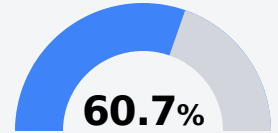

Teacher Data

38.2

Teachers

Experienced Teachers