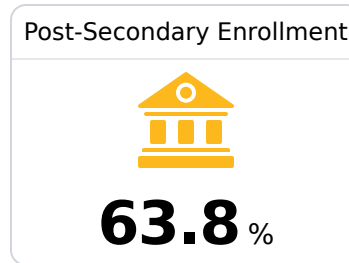

## Forrest County Agricultural High School

Forrest County Agricultural High School

215 Old Hwy 49 East  
Brooklyn, MS 39425

William M. Wheat  
wwheat@forrestcountyahs.com

Due to the impact of COVID-19 on school closures in the 2019-20 school year and a waiver from the U.S. Department of Education, the Mississippi Department of Education (MDE) has no assessment and accountability data to report for the 2019-20 school year.