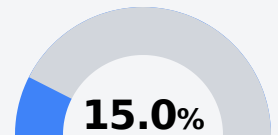

Provisional Teachers