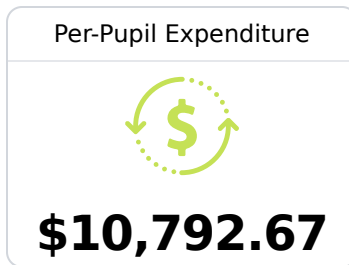

Earl Travillion Attendance Center

Forrest County School District

316 Travillion Drive
Hattiesburg, MS 39401

Annessia Dawson
adawson@fcsd.us

Due to the impact of COVID-19 on school closures in the 2019-20 school year and a waiver from the U.S. Department of Education, the Mississippi Department of Education (MDE) has no assessment and accountability data to report for the 2019-20 school year.

Graduation Rate	
State	85.0%
District	90.9%
School	N/A

Teacher Data

22.6

Teachers

88.2%

Experienced Teachers

3.7%

Provisional Teachers

98.0%

In-Field Teachers