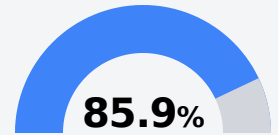

Teacher Data

16.6

Teachers

Experienced Teachers