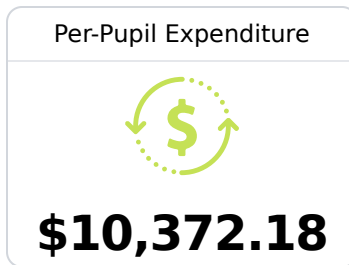

Rawls Springs Attendance Center

Forrest County School District

10 Archie Smith Road
Hattiesburg, MS 39402

Wendy Moore
wmoore@fcsd.us

Due to the impact of COVID-19 on school closures in the 2019-20 school year and a waiver from the U.S. Department of Education, the Mississippi Department of Education (MDE) has no assessment and accountability data to report for the 2019-20 school year.

Graduation Rate	
State	85.0%
District	90.9%
School	N/A