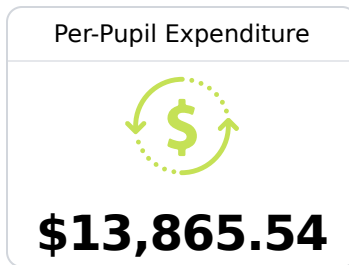

## **B** North Forrest High School Forrest County School District

 693 Eatonville Road  
Hattiesburg, MS 39401

 Jenny Riels  
jriels@fcsd.us

Due to the impact of COVID-19 on school closures in the 2019-20 school year and a waiver from the U.S. Department of Education, the Mississippi Department of Education (MDE) has no assessment and accountability data to report for the 2019-20 school year.