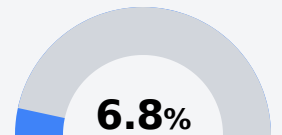

Provisional Teachers