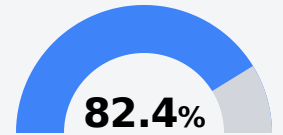

Teacher Data

37.1

Teachers

Experienced Teachers