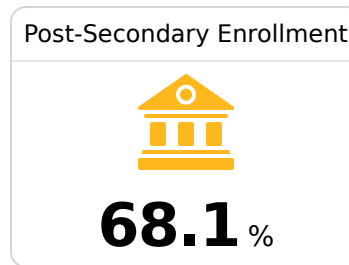

## **B** North Forrest High School Forrest County School District

 693 Eatonville Road  
Hattiesburg, MS 39401

 Jenny Riels  
jriels@fcsd.us

Due to the impact of COVID-19 on school closures in the 2019-20 school year and a waiver from the U.S. Department of Education, the Mississippi Department of Education (MDE) has no assessment and accountability data to report for the 2019-20 school year.