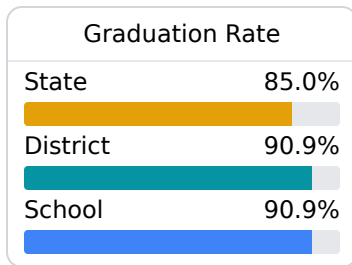

B North Forrest High School Forrest County School District

 693 Eatonville Road
Hattiesburg, MS 39401

 Jenny Riels
jriels@fcsd.us

Due to the impact of COVID-19 on school closures in the 2019-20 school year and a waiver from the U.S. Department of Education, the Mississippi Department of Education (MDE) has no assessment and accountability data to report for the 2019-20 school year.