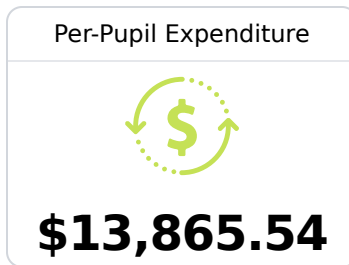

B North Forrest High School Forrest County School District

 693 Eatonville Road
Hattiesburg, MS 39401

 Jenny Riels
jriels@fcsd.us

Due to the impact of COVID-19 on school closures in the 2019-20 school year and a waiver from the U.S. Department of Education, the Mississippi Department of Education (MDE) has no assessment and accountability data to report for the 2019-20 school year.