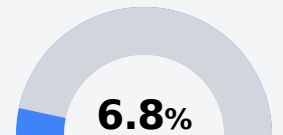

Provisional Teachers