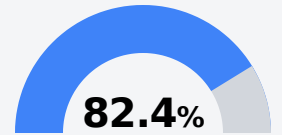

Teacher Data

37.1

Teachers

Experienced Teachers