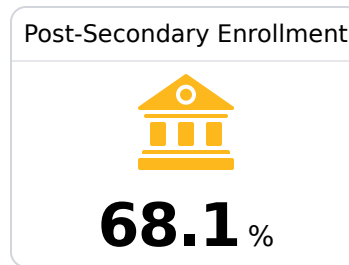

B North Forrest High School Forrest County School District

 693 Eatonville Road
Hattiesburg, MS 39401

 Jenny Riels
jriels@fcsd.us

Due to the impact of COVID-19 on school closures in the 2019-20 school year and a waiver from the U.S. Department of Education, the Mississippi Department of Education (MDE) has no assessment and accountability data to report for the 2019-20 school year.