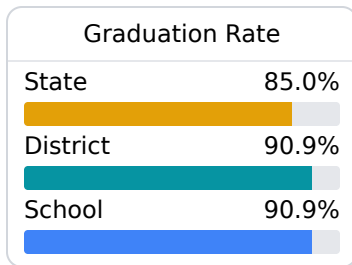

## **B** North Forrest High School Forrest County School District

 693 Eatonville Road  
Hattiesburg, MS 39401

 Jenny Riels  
jriels@fcsd.us

Due to the impact of COVID-19 on school closures in the 2019-20 school year and a waiver from the U.S. Department of Education, the Mississippi Department of Education (MDE) has no assessment and accountability data to report for the 2019-20 school year.