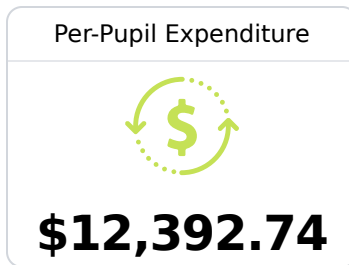

B North Forrest Attendance Center

Forrest County School District

702 Eatonville Road
Hattiesburg, MS 39401

Torquato O'Neal
toneal@fcsd.us

Due to the impact of COVID-19 on school closures in the 2019-20 school year and a waiver from the U.S. Department of Education, the Mississippi Department of Education (MDE) has no assessment and accountability data to report for the 2019-20 school year.

Graduation Rate	
State	85.0%
District	90.9%
School	N/A

Teacher Data

21.9

Teachers

79.8%

Experienced Teachers

2.1%

Provisional Teachers

98.5%

In-Field Teachers