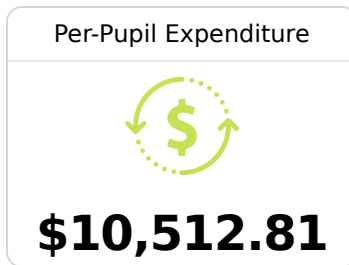

B Dixie Attendance Center Forrest County School District

790 Elks Lake Road
Hattiesburg, MS 39401

Carrie Hornsby
chornsby@fcsd.us

Due to the impact of COVID-19 on school closures in the 2019-20 school year and a waiver from the U.S. Department of Education, the Mississippi Department of Education (MDE) has no assessment and accountability data to report for the 2019-20 school year.

Graduation Rate	
State	85.0%
District	90.9%
School	N/A

Teacher Data

36.3

Teachers

79.7%

Experienced Teachers

2.6%

Provisional Teachers

99.2%

In-Field Teachers