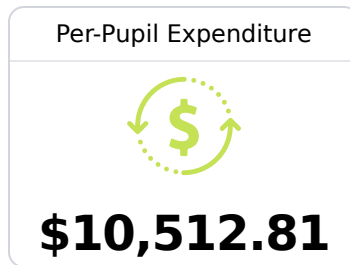

B Dixie Attendance Center Forrest County School District

790 Elks Lake Road
Hattiesburg, MS 39401

Carrie Hornsby
chornsby@fcsd.us

Due to the impact of COVID-19 on school closures in the 2019-20 school year and a waiver from the U.S. Department of Education, the Mississippi Department of Education (MDE) has no assessment and accountability data to report for the 2019-20 school year.

Graduation Rate	
State	85.0%
District	90.9%
School	N/A

Teacher Data

36.3

Teachers

79.7%

Experienced Teachers

2.6%

Provisional Teachers

99.2%

In-Field Teachers