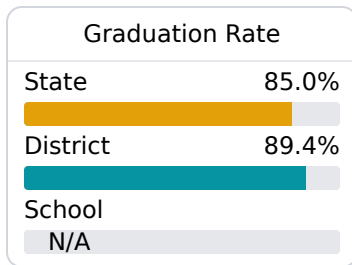

B Lake Cormorant Middle Desoto County School District

 3203 WILSON MILL ROAD
Lake Cormorant, MS 38641

 Lisa Steiner
lisa.steiner@dcsms.org

Due to the impact of COVID-19 on school closures in the 2019-20 school year and a waiver from the U.S. Department of Education, the Mississippi Department of Education (MDE) has no assessment and accountability data to report for the 2019-20 school year.