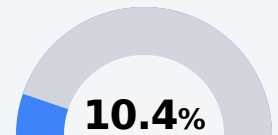

Provisional Teachers