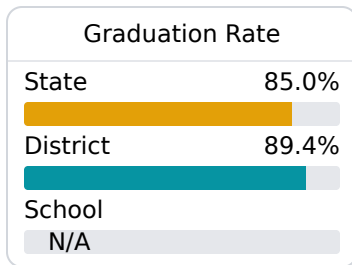

B Lake Cormorant Middle

Desoto County School District

 3203 WILSON MILL ROAD
Lake Cormorant, MS 38641

 Lisa Steiner
lisa.steiner@dcsms.org

Due to the impact of COVID-19 on school closures in the 2019-20 school year and a waiver from the U.S. Department of Education, the Mississippi Department of Education (MDE) has no assessment and accountability data to report for the 2019-20 school year.