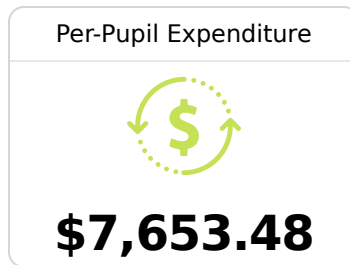

B Lake Cormorant Middle

Desoto County School District

 3203 WILSON MILL ROAD
Lake Cormorant, MS 38641

 Lisa Steiner
lisa.steiner@dcsms.org

Due to the impact of COVID-19 on school closures in the 2019-20 school year and a waiver from the U.S. Department of Education, the Mississippi Department of Education (MDE) has no assessment and accountability data to report for the 2019-20 school year.