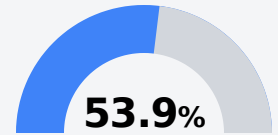

Teacher Data

47.2

Teachers

Experienced Teachers