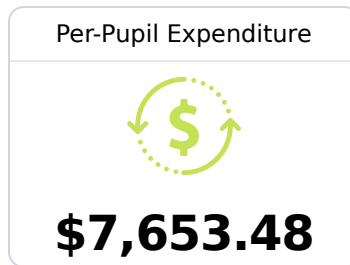

B Lake Cormorant Middle Desoto County School District

 3203 WILSON MILL ROAD
Lake Cormorant, MS 38641

 Lisa Steiner
lisa.steiner@dcsms.org

Due to the impact of COVID-19 on school closures in the 2019-20 school year and a waiver from the U.S. Department of Education, the Mississippi Department of Education (MDE) has no assessment and accountability data to report for the 2019-20 school year.