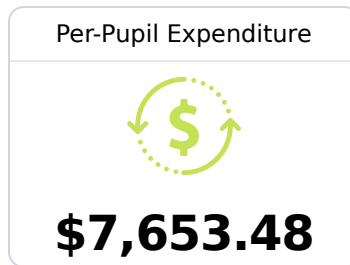

## **B** Lake Cormorant Middle

Desoto County School District

 3203 WILSON MILL ROAD  
Lake Cormorant, MS 38641

 Lisa Steiner  
[lisa.steiner@dcsms.org](mailto:lisa.steiner@dcsms.org)

Due to the impact of COVID-19 on school closures in the 2019-20 school year and a waiver from the U.S. Department of Education, the Mississippi Department of Education (MDE) has no assessment and accountability data to report for the 2019-20 school year.