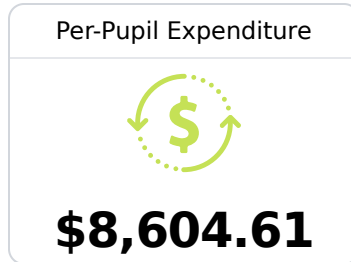

B Lake Cormorant High Desoto County School District

 10201 Star Landing Rd.
Lake Cormorant, MS 38641

 John Sartain
john.sartain@dcsms.org

Identified for **Additional Targeted Support and Improvement**

Due to the impact of COVID-19 on school closures in the 2019-20 school year and a waiver from the U.S. Department of Education, the Mississippi Department of Education (MDE) has no assessment and accountability data to report for the 2019-20 school year.