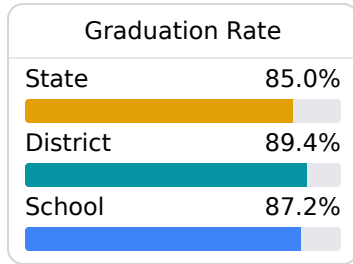

B Lake Cormorant High Desoto County School District

 10201 Star Landing Rd.
Lake Cormorant, MS 38641

 John Sartain
john.sartain@dcsms.org

Identified for **Additional Targeted Support and Improvement**

Due to the impact of COVID-19 on school closures in the 2019-20 school year and a waiver from the U.S. Department of Education, the Mississippi Department of Education (MDE) has no assessment and accountability data to report for the 2019-20 school year.