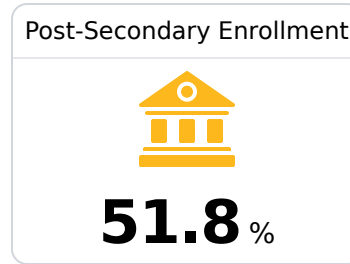

B Lake Cormorant High Desoto County School District

 10201 Star Landing Rd.
Lake Cormorant, MS 38641

 John Sartain
john.sartain@dcsms.org

Identified for **Additional Targeted Support and Improvement**

Due to the impact of COVID-19 on school closures in the 2019-20 school year and a waiver from the U.S. Department of Education, the Mississippi Department of Education (MDE) has no assessment and accountability data to report for the 2019-20 school year.