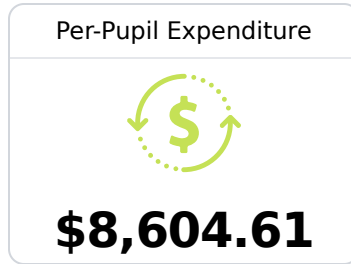

B Lake Cormorant High Desoto County School District

 10201 Star Landing Rd.
Lake Cormorant, MS 38641

 John Sartain
john.sartain@dcsms.org

Identified for **Additional Targeted Support and Improvement**

Due to the impact of COVID-19 on school closures in the 2019-20 school year and a waiver from the U.S. Department of Education, the Mississippi Department of Education (MDE) has no assessment and accountability data to report for the 2019-20 school year.