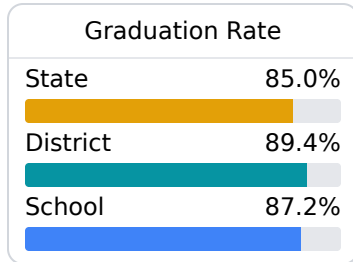

B Lake Cormorant High Desoto County School District

 10201 Star Landing Rd.
Lake Cormorant, MS 38641

 John Sartain
john.sartain@dcsms.org

Identified for **Additional Targeted Support and Improvement**

Due to the impact of COVID-19 on school closures in the 2019-20 school year and a waiver from the U.S. Department of Education, the Mississippi Department of Education (MDE) has no assessment and accountability data to report for the 2019-20 school year.