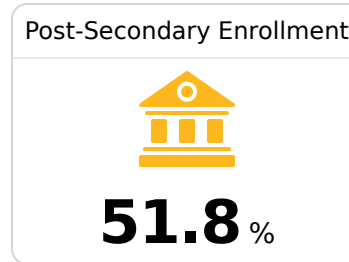

B Lake Cormorant High Desoto County School District

 10201 Star Landing Rd.
Lake Cormorant, MS 38641

 John Sartain
john.sartain@dcsms.org

Identified for **Additional Targeted Support and Improvement**

Due to the impact of COVID-19 on school closures in the 2019-20 school year and a waiver from the U.S. Department of Education, the Mississippi Department of Education (MDE) has no assessment and accountability data to report for the 2019-20 school year.