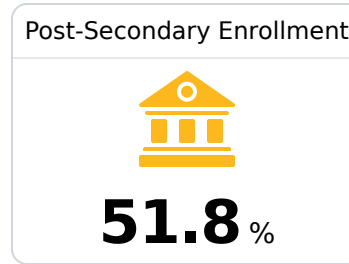

B Lake Cormorant High Desoto County School District

 10201 Star Landing Rd.
Lake Cormorant, MS 38641

 John Sartain
john.sartain@dcsms.org

Identified for **Additional Targeted Support and Improvement**

Due to the impact of COVID-19 on school closures in the 2019-20 school year and a waiver from the U.S. Department of Education, the Mississippi Department of Education (MDE) has no assessment and accountability data to report for the 2019-20 school year.