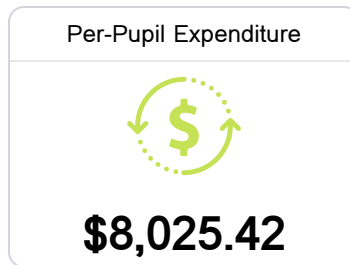

A Lake Cormorant Elementary

Desoto County School District

3285 WILSON MILL RD WEST
Lake Cormorant, MS 38641

Nathan Hickerson
nathan.hickerson@dcsms.org

Due to the impact of COVID-19 on school closures in the 2019-20 school year and a waiver from the U.S. Department of Education, the Mississippi Department of Education (MDE) has no assessment and accountability data to report for the 2019-20 school year.

Graduation Rate	
State	85.0%
District	89.4%
School	N/A

Teacher Data

38.5

Teachers

92.2%

Experienced Teachers

0.0%

Provisional Teachers

100.0%

In-Field Teachers