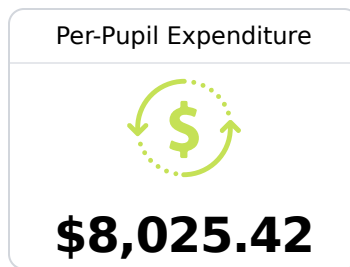

A Lake Cormorant Elementary

Desoto County School District

3285 WILSON MILL RD WEST
Lake Cormorant, MS 38641

Nathan Hickerson
nathan.hickerson@dcsms.org

Due to the impact of COVID-19 on school closures in the 2019-20 school year and a waiver from the U.S. Department of Education, the Mississippi Department of Education (MDE) has no assessment and accountability data to report for the 2019-20 school year.

Graduation Rate	
State	85.0%
District	89.4%
School	N/A

Teacher Data

38.5

Teachers

92.2%

Experienced Teachers

0.0%

Provisional Teachers

100.0%

In-Field Teachers