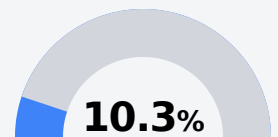

Provisional Teachers