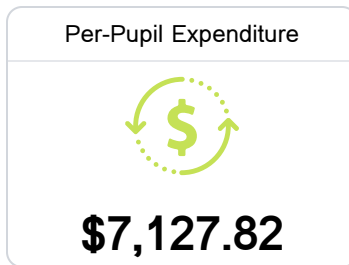

Center Hill Middle

Desoto County School District

8756 Forest Hill Irene
Olive Branch, MS 38654

Larry Hood
larry.hood@dcsms.org

Due to the impact of COVID-19 on school closures in the 2019-20 school year and a waiver from the U.S. Department of Education, the Mississippi Department of Education (MDE) has no assessment and accountability data to report for the 2019-20 school year.