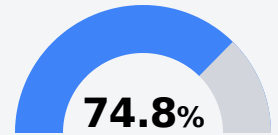

Teacher Data

47.2

Teachers

Experienced Teachers