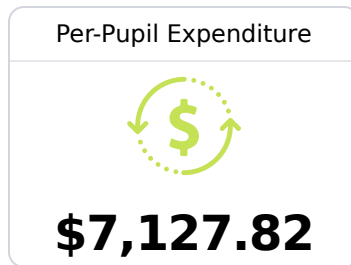

Center Hill Middle

Desoto County School District

8756 Forest Hill Irene
Olive Branch, MS 38654

Larry Hood
larry.hood@dcsms.org

Due to the impact of COVID-19 on school closures in the 2019-20 school year and a waiver from the U.S. Department of Education, the Mississippi Department of Education (MDE) has no assessment and accountability data to report for the 2019-20 school year.