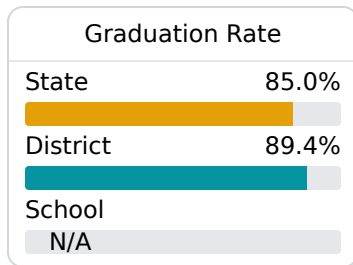

Center Hill Middle

Desoto County School District

8756 Forest Hill Irene
Olive Branch, MS 38654

Larry Hood
larry.hood@dcsms.org

Due to the impact of COVID-19 on school closures in the 2019-20 school year and a waiver from the U.S. Department of Education, the Mississippi Department of Education (MDE) has no assessment and accountability data to report for the 2019-20 school year.