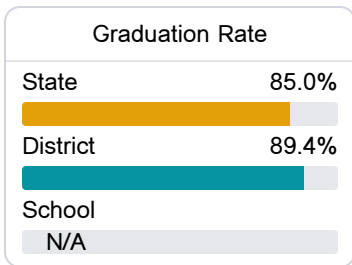

Center Hill Middle

Desoto County School District

8756 Forest Hill Irene
Olive Branch, MS 38654

Larry Hood
larry.hood@dcsms.org

Due to the impact of COVID-19 on school closures in the 2019-20 school year and a waiver from the U.S. Department of Education, the Mississippi Department of Education (MDE) has no assessment and accountability data to report for the 2019-20 school year.