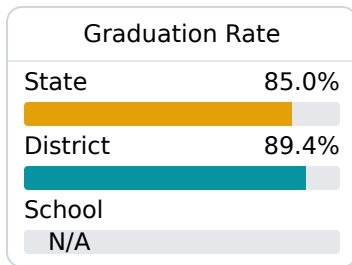

Center Hill Middle

Desoto County School District

8756 Forest Hill Irene
Olive Branch, MS 38654

Larry Hood
larry.hood@dcsms.org

Due to the impact of COVID-19 on school closures in the 2019-20 school year and a waiver from the U.S. Department of Education, the Mississippi Department of Education (MDE) has no assessment and accountability data to report for the 2019-20 school year.