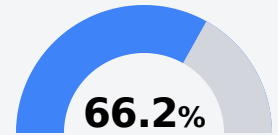

Teacher Data

60.4

Teachers

Experienced Teachers