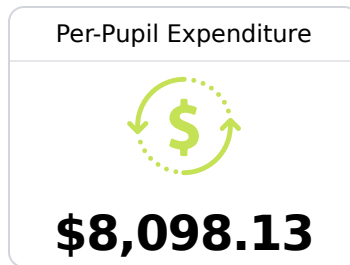

Center Hill High School

Desoto County School District

13250 KIRK ROAD
Olive Branch, MS 38654

Jason Witt
jason.witt@dcsms.org

Due to the impact of COVID-19 on school closures in the 2019-20 school year and a waiver from the U.S. Department of Education, the Mississippi Department of Education (MDE) has no assessment and accountability data to report for the 2019-20 school year.