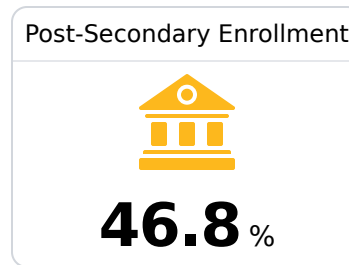

Center Hill High School

Desoto County School District

13250 KIRK ROAD
Olive Branch, MS 38654

Jason Witt
jason.witt@dcsms.org

Due to the impact of COVID-19 on school closures in the 2019-20 school year and a waiver from the U.S. Department of Education, the Mississippi Department of Education (MDE) has no assessment and accountability data to report for the 2019-20 school year.