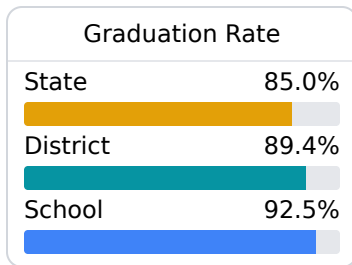

Center Hill High School

Desoto County School District

13250 KIRK ROAD
Olive Branch, MS 38654

Jason Witt
jason.witt@dcsms.org

Due to the impact of COVID-19 on school closures in the 2019-20 school year and a waiver from the U.S. Department of Education, the Mississippi Department of Education (MDE) has no assessment and accountability data to report for the 2019-20 school year.