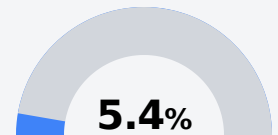

Provisional Teachers