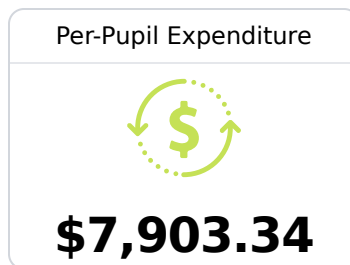

Graduation Rate	
State	85.0%
District	89.4%
School	N/A

Teacher Data

45.3

Teachers

77.9%

Experienced Teachers

0.0%

Provisional Teachers