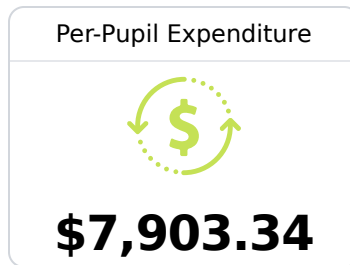

Graduation Rate	
State	85.0%
District	89.4%
School	N/A

Teacher Data

45.3

Teachers

77.9%

Experienced Teachers

0.0%

Provisional Teachers