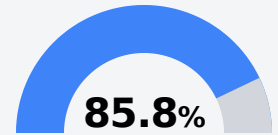

Teacher Data

52.7

Teachers

Experienced Teachers