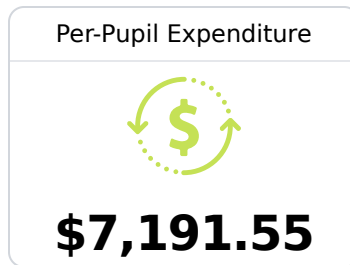

A Lewisburg Middle

Desoto County School District

1711 Craft Rd
Olive Branch, MS 38654

Brad Meadows
brad.meadows@dcsms.org

Due to the impact of COVID-19 on school closures in the 2019-20 school year and a waiver from the U.S. Department of Education, the Mississippi Department of Education (MDE) has no assessment and accountability data to report for the 2019-20 school year.

Graduation Rate	
State	85.0%
District	89.4%
School	N/A

Teacher Data

52.7

Teachers

85.8%

Experienced Teachers

1.9%

Provisional Teachers

100.0%

In-Field Teachers