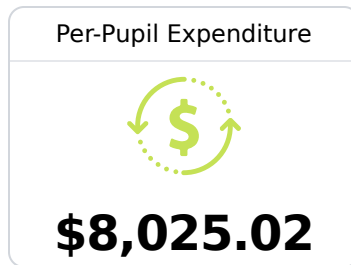

Lewisburg High School

Desoto County School District

1755 CRAFT ROAD
Olive Branch, MS 38654

Kris Perkins
kris.perkins@dcsms.org

Due to the impact of COVID-19 on school closures in the 2019-20 school year and a waiver from the U.S. Department of Education, the Mississippi Department of Education (MDE) has no assessment and accountability data to report for the 2019-20 school year.