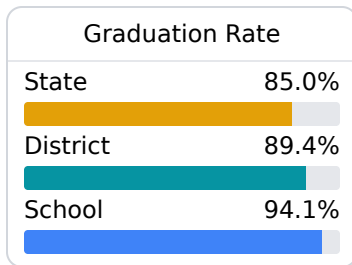

Lewisburg High School

Desoto County School District

1755 CRAFT ROAD
Olive Branch, MS 38654

Kris Perkins
kris.perkins@dcsms.org

Due to the impact of COVID-19 on school closures in the 2019-20 school year and a waiver from the U.S. Department of Education, the Mississippi Department of Education (MDE) has no assessment and accountability data to report for the 2019-20 school year.