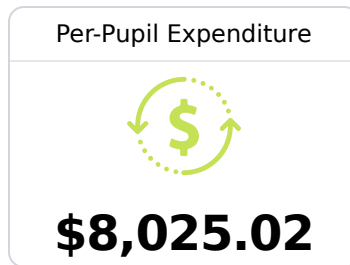

## A Lewisburg High School

Desoto County School District

1755 CRAFT ROAD  
Olive Branch, MS 38654

Kris Perkins  
kris.perkins@dcsms.org

Due to the impact of COVID-19 on school closures in the 2019-20 school year and a waiver from the U.S. Department of Education, the Mississippi Department of Education (MDE) has no assessment and accountability data to report for the 2019-20 school year.