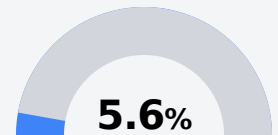

Provisional Teachers