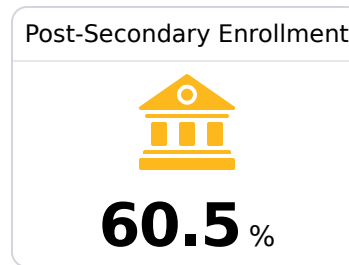

## A Lewisburg High School

Desoto County School District

1755 CRAFT ROAD  
Olive Branch, MS 38654

Kris Perkins  
kris.perkins@dcsms.org

Due to the impact of COVID-19 on school closures in the 2019-20 school year and a waiver from the U.S. Department of Education, the Mississippi Department of Education (MDE) has no assessment and accountability data to report for the 2019-20 school year.