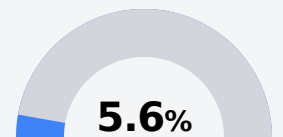

Provisional Teachers