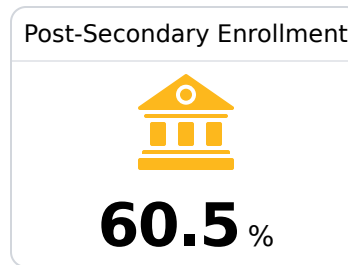

## A Lewisburg High School

Desoto County School District

1755 CRAFT ROAD  
Olive Branch, MS 38654

Kris Perkins  
kris.perkins@dcsms.org

Due to the impact of COVID-19 on school closures in the 2019-20 school year and a waiver from the U.S. Department of Education, the Mississippi Department of Education (MDE) has no assessment and accountability data to report for the 2019-20 school year.