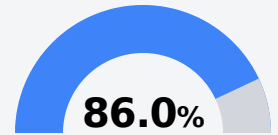

Teacher Data

67.4

Teachers

Experienced Teachers