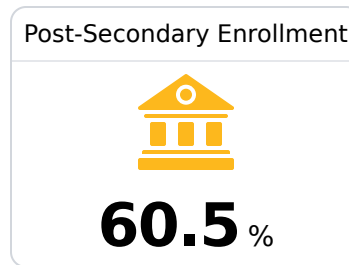

Lewisburg High School

Desoto County School District

1755 CRAFT ROAD
Olive Branch, MS 38654

Kris Perkins
kris.perkins@dcsms.org

Due to the impact of COVID-19 on school closures in the 2019-20 school year and a waiver from the U.S. Department of Education, the Mississippi Department of Education (MDE) has no assessment and accountability data to report for the 2019-20 school year.