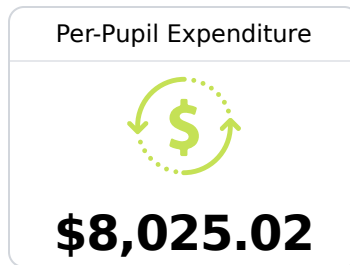

A Lewisburg High School

Desoto County School District

1755 CRAFT ROAD
Olive Branch, MS 38654

Kris Perkins
kris.perkins@dcsms.org

Due to the impact of COVID-19 on school closures in the 2019-20 school year and a waiver from the U.S. Department of Education, the Mississippi Department of Education (MDE) has no assessment and accountability data to report for the 2019-20 school year.