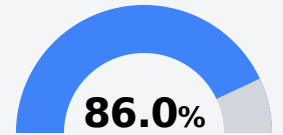

Teacher Data

67.4

Teachers

Experienced Teachers