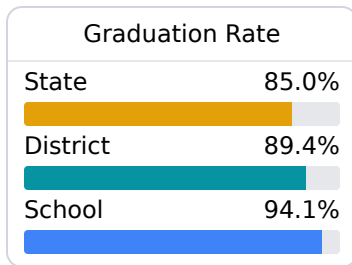

## A Lewisburg High School

Desoto County School District

1755 CRAFT ROAD  
Olive Branch, MS 38654

Kris Perkins  
kris.perkins@dcsms.org

Due to the impact of COVID-19 on school closures in the 2019-20 school year and a waiver from the U.S. Department of Education, the Mississippi Department of Education (MDE) has no assessment and accountability data to report for the 2019-20 school year.