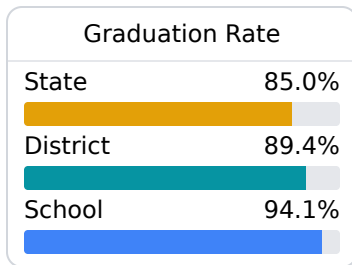

A Lewisburg High School

Desoto County School District

1755 CRAFT ROAD
Olive Branch, MS 38654

Kris Perkins
kris.perkins@dcsms.org

Due to the impact of COVID-19 on school closures in the 2019-20 school year and a waiver from the U.S. Department of Education, the Mississippi Department of Education (MDE) has no assessment and accountability data to report for the 2019-20 school year.