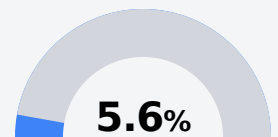

Provisional Teachers