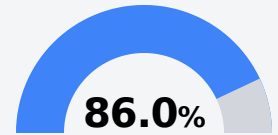

Teacher Data

67.4

Teachers

Experienced Teachers