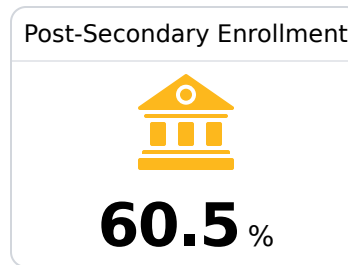

A Lewisburg High School

Desoto County School District

1755 CRAFT ROAD
Olive Branch, MS 38654

Kris Perkins
kris.perkins@dcsms.org

Due to the impact of COVID-19 on school closures in the 2019-20 school year and a waiver from the U.S. Department of Education, the Mississippi Department of Education (MDE) has no assessment and accountability data to report for the 2019-20 school year.