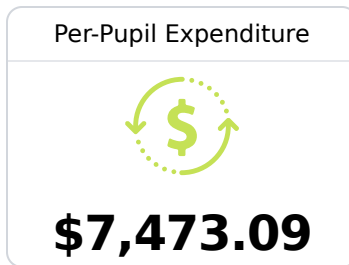

Lewisburg Elementary School

Desoto County School District

1717 Craft Road
Olive Branch, MS 38654

Cynthia Dixon
cynthia.dixon@dcsms.org

Due to the impact of COVID-19 on school closures in the 2019-20 school year and a waiver from the U.S. Department of Education, the Mississippi Department of Education (MDE) has no assessment and accountability data to report for the 2019-20 school year.

Graduation Rate	
State	85.0%
District	89.4%
School	N/A

Teacher Data

52.0

Teachers

81.3%

Experienced Teachers

0.0%

Provisional Teachers

100.0%

In-Field Teachers