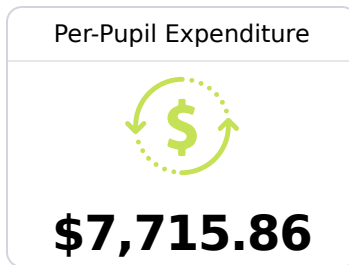

Pleasant Hill Elementary

Desoto County School District

7686 Pleasant Hill Road
Olive Branch, MS 38654

Bettye Magee
bettye.magee@dcsms.org

Due to the impact of COVID-19 on school closures in the 2019-20 school year and a waiver from the U.S. Department of Education, the Mississippi Department of Education (MDE) has no assessment and accountability data to report for the 2019-20 school year.

Graduation Rate	
State	85.0%
District	89.4%
School	N/A