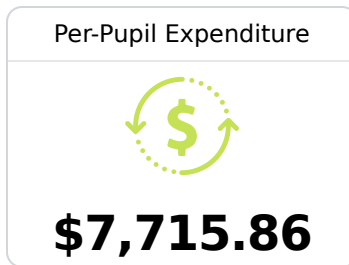

A Pleasant Hill Elementary

Desoto County School District

7686 Pleasant Hill Road
Olive Branch, MS 38654

Bettye Magee
bettye.magee@dcsms.org

Due to the impact of COVID-19 on school closures in the 2019-20 school year and a waiver from the U.S. Department of Education, the Mississippi Department of Education (MDE) has no assessment and accountability data to report for the 2019-20 school year.

Graduation Rate	
State	85.0%
District	89.4%
School	N/A

Teacher Data

67.7

Teachers

85.7%

Experienced Teachers

4.3%

Provisional Teachers

100.0%

In-Field Teachers