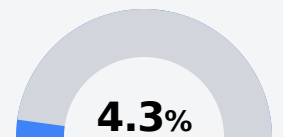

Graduation Rate	
State	85.0%
District	89.4%
School	N/A

Teacher Data

67.7

Teachers

Experienced Teachers

Provisional Teachers

In-Field Teachers