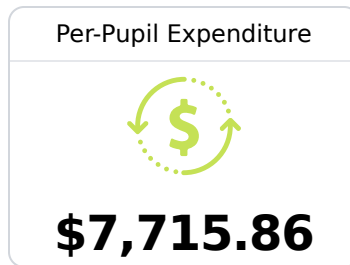

A Pleasant Hill Elementary

Desoto County School District

7686 Pleasant Hill Road
Olive Branch, MS 38654

Bettye Magee
bettye.magee@dcsms.org

Due to the impact of COVID-19 on school closures in the 2019-20 school year and a waiver from the U.S. Department of Education, the Mississippi Department of Education (MDE) has no assessment and accountability data to report for the 2019-20 school year.

Graduation Rate	
State	85.0%
District	89.4%
School	N/A

Teacher Data

67.7

Teachers

85.7%

Experienced Teachers

4.3%

Provisional Teachers

100.0%

In-Field Teachers