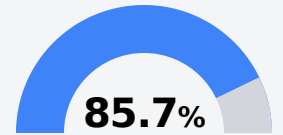

Teacher Data

67.7

Teachers

Experienced Teachers