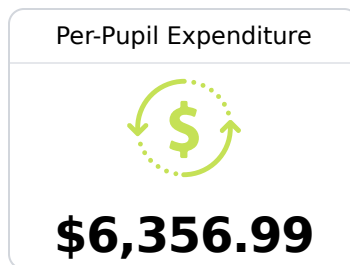

Desoto Central Middle School

Desoto County School District

2611 CENTRAL PARKWAY
Southaven, MS 38672

Byron Williams
byron.williams@dcsms.org

Due to the impact of COVID-19 on school closures in the 2019-20 school year and a waiver from the U.S. Department of Education, the Mississippi Department of Education (MDE) has no assessment and accountability data to report for the 2019-20 school year.

Graduation Rate	
State	85.0%
District	89.4%
School	N/A