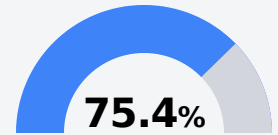

Teacher Data

70.4

Teachers

Experienced Teachers