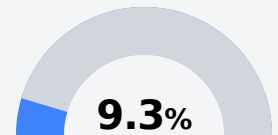

Provisional Teachers