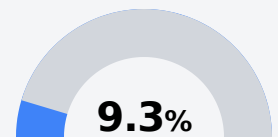

Graduation Rate	
State	85.0%
District	89.4%
School	N/A

Teacher Data

70.4

Teachers

Experienced Teachers

Provisional Teachers

In-Field Teachers