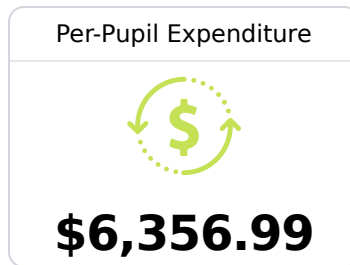

Desoto Central Middle School

Desoto County School District

2611 CENTRAL PARKWAY
Southaven, MS 38672

Byron Williams
byron.williams@dcsms.org

Due to the impact of COVID-19 on school closures in the 2019-20 school year and a waiver from the U.S. Department of Education, the Mississippi Department of Education (MDE) has no assessment and accountability data to report for the 2019-20 school year.

Graduation Rate	
State	85.0%
District	89.4%
School	N/A