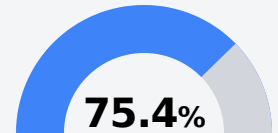

Teacher Data

70.4

Teachers

Experienced Teachers