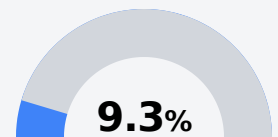

Provisional Teachers