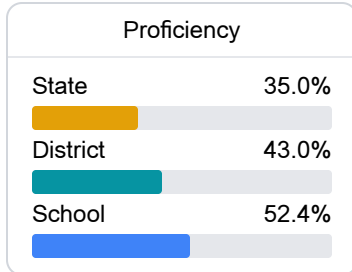

Desoto Central High School

Desoto County School District

2911 Central Parkway
Southaven, MS 38672

LARRY JONES
shane.jones@dcsms.org

School Accountability Grade Components

Mississippi's accountability system assigns "A" through "F" letter grades for schools and districts. Grades are based on student achievement, student growth, student participation in testing, and other academic measures. COVID - 19 pandemic disruptions continue to be reflected in 2021 - 2022 accountability data, particularly growth data.

Math

Measurements of student performance on the statewide math assessment.

English

Measurements of student performance on the statewide English language arts (ELA) assessment.

Other Measures

Other measurements of student performance that factor into the accountability grade.