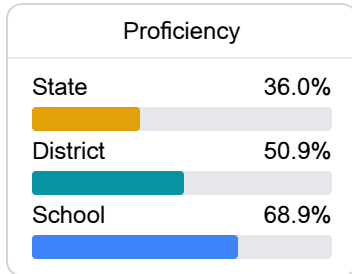

Desoto Central High School

Desoto County School District

2911 Central Parkway
Southaven, MS 38672

LARRY JONES
shane.jones@dcsms.org

School Accountability Grade Components

Mississippi's accountability system assigns "A" through "F" letter grades for schools and districts. Grades are based on student achievement, student growth, student participation in testing, and other academic measures. COVID - 19 pandemic disruptions continue to be reflected in 2021 - 2022 accountability data, particularly growth data.

Math

Measurements of student performance on the statewide math assessment.

English

Measurements of student performance on the statewide English language arts (ELA) assessment.

Other Measures

Other measurements of student performance that factor into the accountability grade.