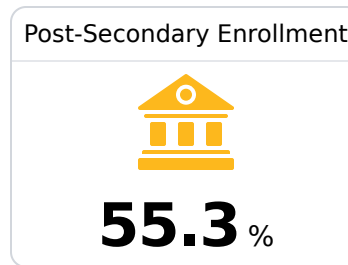

## **B** Desoto Central High School

Desoto County School District

 2911 Central Parkway  
Southaven, MS 38672

 Shane Jones  
[shane.jones@dcsms.org](mailto:shane.jones@dcsms.org)

Due to the impact of COVID-19 on school closures in the 2019-20 school year and a waiver from the U.S. Department of Education, the Mississippi Department of Education (MDE) has no assessment and accountability data to report for the 2019-20 school year.