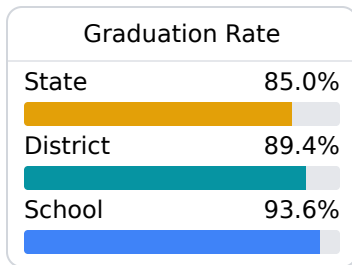

## **B** Desoto Central High School

Desoto County School District

 2911 Central Parkway  
Southaven, MS 38672

 Shane Jones  
[shane.jones@dcsms.org](mailto:shane.jones@dcsms.org)

Due to the impact of COVID-19 on school closures in the 2019-20 school year and a waiver from the U.S. Department of Education, the Mississippi Department of Education (MDE) has no assessment and accountability data to report for the 2019-20 school year.