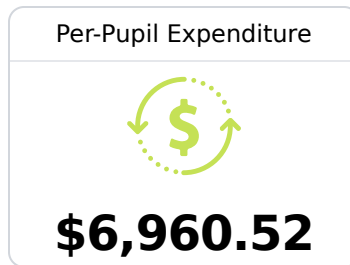

B Desoto Central High School

Desoto County School District

 2911 Central Parkway
Southaven, MS 38672

 Shane Jones
shane.jones@dcsms.org

Due to the impact of COVID-19 on school closures in the 2019-20 school year and a waiver from the U.S. Department of Education, the Mississippi Department of Education (MDE) has no assessment and accountability data to report for the 2019-20 school year.