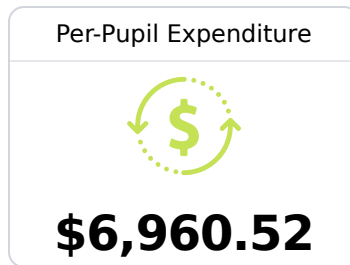

## **B** Desoto Central High School

Desoto County School District

 2911 Central Parkway  
Southaven, MS 38672

 Shane Jones  
[shane.jones@dcsms.org](mailto:shane.jones@dcsms.org)

Due to the impact of COVID-19 on school closures in the 2019-20 school year and a waiver from the U.S. Department of Education, the Mississippi Department of Education (MDE) has no assessment and accountability data to report for the 2019-20 school year.