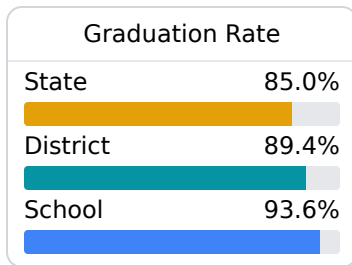

B Desoto Central High School

Desoto County School District

 2911 Central Parkway
Southaven, MS 38672

 Shane Jones
shane.jones@dcsms.org

Due to the impact of COVID-19 on school closures in the 2019-20 school year and a waiver from the U.S. Department of Education, the Mississippi Department of Education (MDE) has no assessment and accountability data to report for the 2019-20 school year.