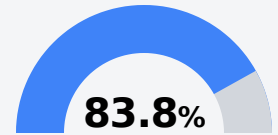

Teacher Data

97.4

Teachers

Experienced Teachers