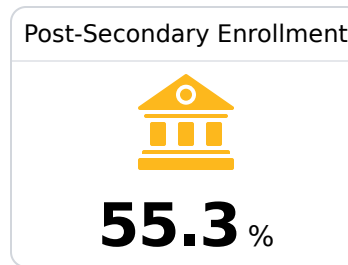

B Desoto Central High School

Desoto County School District

 2911 Central Parkway
Southaven, MS 38672

 Shane Jones
shane.jones@dcsms.org

Due to the impact of COVID-19 on school closures in the 2019-20 school year and a waiver from the U.S. Department of Education, the Mississippi Department of Education (MDE) has no assessment and accountability data to report for the 2019-20 school year.