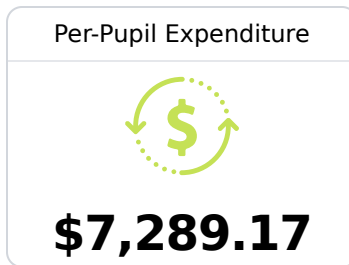

Desoto Central Primary

Desoto County School District

3210 Getwell Road
Southaven,, MS 38672

Leighanne Wamble
leighanne.wamble@dcsms.org

Due to the impact of COVID-19 on school closures in the 2019-20 school year and a waiver from the U.S. Department of Education, the Mississippi Department of Education (MDE) has no assessment and accountability data to report for the 2019-20 school year.

Graduation Rate	
State	85.0%
District	89.4%
School	N/A

Teacher Data

40.0

Teachers

82.5%

Experienced Teachers

0.0%

Provisional Teachers

100.0%

In-Field Teachers