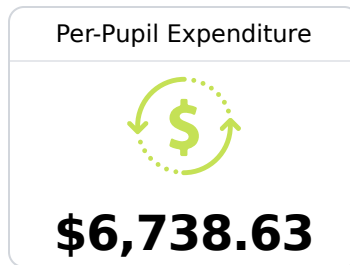

Desoto Central Elementary School

Desoto County School District

2411 CENTRAL PARKWAY
Southaven, MS 38672

Lisa Nye
lisa.nye@dcsms.org

Due to the impact of COVID-19 on school closures in the 2019-20 school year and a waiver from the U.S. Department of Education, the Mississippi Department of Education (MDE) has no assessment and accountability data to report for the 2019-20 school year.

Graduation Rate	
State	85.0%
District	89.4%
School	N/A

Teacher Data

44.9

Teachers

87.9%

Experienced Teachers

0.0%

Provisional Teachers

100.0%

In-Field Teachers