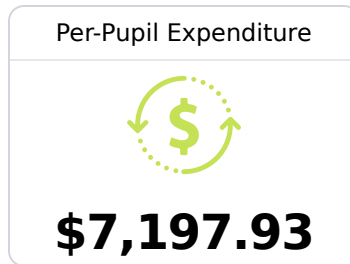

School Report Card 2019 - 2020

For more detailed information, please visit <https://msrc.mdek12.org>.

Southaven Middle School Desoto County School District

899 RASCO ROAD
Southaven, MS 38671

Shameka Bradley
shameka.bradley@dcsms.org

Identified for **Additional Targeted Support and Improvement**

Due to the impact of COVID-19 on school closures in the 2019-20 school year and a waiver from the U.S. Department of Education, the Mississippi Department of Education (MDE) has no assessment and accountability data to report for the 2019-20 school year.

Teacher Data

92.3

Teachers

58.5%

Experienced Teachers

16.6%

Provisional Teachers

100.0%

In-Field Teachers