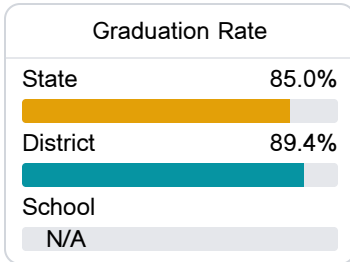

School Report Card 2019 - 2020

For more detailed information, please visit <https://msrc.mdek12.org>.

Southaven Middle School

Desoto County School District

899 RASCO ROAD
Southaven, MS 38671

Shameka Bradley
shameka.bradley@dcsms.org

Identified for **Additional Targeted Support and Improvement**

Due to the impact of COVID-19 on school closures in the 2019-20 school year and a waiver from the U.S. Department of Education, the Mississippi Department of Education (MDE) has no assessment and accountability data to report for the 2019-20 school year.

Teacher Data

92.3

Teachers

58.5%

Experienced Teachers

16.6%

Provisional Teachers

100.0%

In-Field Teachers