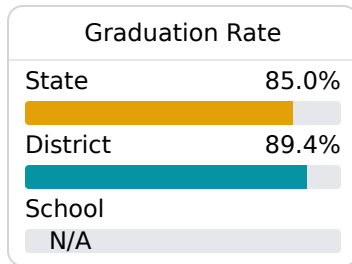

School Report Card 2019 - 2020

For more detailed information, please visit <https://msrc.mdek12.org>.

Southaven Middle School Desoto County School District

899 RASCO ROAD
Southaven, MS 38671

Shameka Bradley
shameka.bradley@dcsms.org

Identified for **Additional Targeted Support and Improvement**

Due to the impact of COVID-19 on school closures in the 2019-20 school year and a waiver from the U.S. Department of Education, the Mississippi Department of Education (MDE) has no assessment and accountability data to report for the 2019-20 school year.

Teacher Data

92.3

Teachers

58.5%

Experienced Teachers

16.6%

Provisional Teachers

100.0%

In-Field Teachers