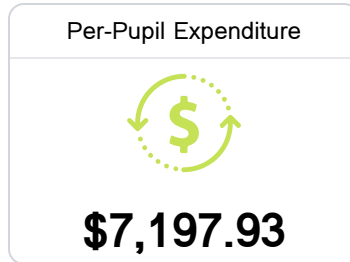

School Report Card 2019 - 2020

For more detailed information, please visit <https://msrc.mdek12.org>.

Southaven Middle School

Desoto County School District

899 RASCO ROAD
Southaven, MS 38671

Shameka Bradley
shameka.bradley@dcsms.org

Identified for **Additional Targeted Support and Improvement**

Due to the impact of COVID-19 on school closures in the 2019-20 school year and a waiver from the U.S. Department of Education, the Mississippi Department of Education (MDE) has no assessment and accountability data to report for the 2019-20 school year.

Teacher Data

92.3

Teachers

58.5%

Experienced Teachers

16.6%

Provisional Teachers

100.0%

In-Field Teachers