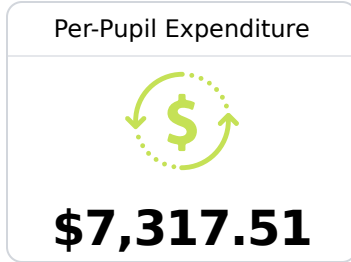

Southaven Intermediate School

Desoto County School District

175 Rasco Road W
Southaven, MS 38671

April Rucker
april.rucker@dcsms.org

Identified for **Additional Targeted Support and Improvement**

Due to the impact of COVID-19 on school closures in the 2019-20 school year and a waiver from the U.S. Department of Education, the Mississippi Department of Education (MDE) has no assessment and accountability data to report for the 2019-20 school year.