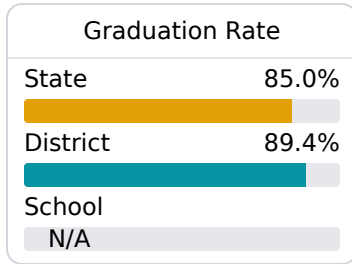

B Southaven Intermediate School

Desoto County School District

175 Rasco Road W
Southaven, MS 38671

Sara Jane Russell
sarajane.russell@dcsms.org

Identified for **Additional Targeted Support and Improvement**

Due to the impact of COVID-19 on school closures in the 2019-20 school year and a waiver from the U.S. Department of Education, the Mississippi Department of Education (MDE) has no assessment and accountability data to report for the 2019-20 school year.