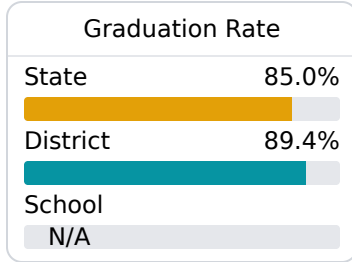

Southaven Intermediate School

Desoto County School District

175 Rasco Road W
Southaven, MS 38671

April Rucker
april.rucker@dcsms.org

Identified for **Additional Targeted Support and Improvement**

Due to the impact of COVID-19 on school closures in the 2019-20 school year and a waiver from the U.S. Department of Education, the Mississippi Department of Education (MDE) has no assessment and accountability data to report for the 2019-20 school year.