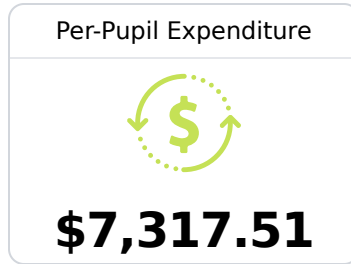

B Southaven Intermediate School

Desoto County School District

 175 Rasco Road W
Southaven, MS 38671

 April Rucker
april.rucker@dcsms.org

Identified for **Additional Targeted Support and Improvement**

Due to the impact of COVID-19 on school closures in the 2019-20 school year and a waiver from the U.S. Department of Education, the Mississippi Department of Education (MDE) has no assessment and accountability data to report for the 2019-20 school year.