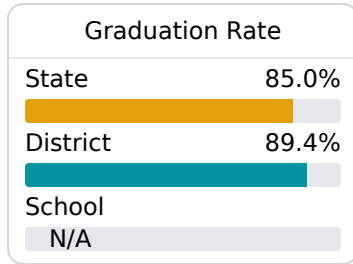

B Southaven Intermediate School

Desoto County School District

 175 Rasco Road W
Southaven, MS 38671

 April Rucker
april.rucker@dcsms.org

Identified for **Additional Targeted Support and Improvement**

Due to the impact of COVID-19 on school closures in the 2019-20 school year and a waiver from the U.S. Department of Education, the Mississippi Department of Education (MDE) has no assessment and accountability data to report for the 2019-20 school year.