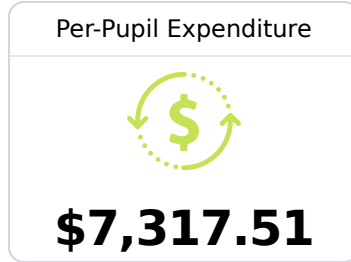

Southaven Intermediate School

Desoto County School District

175 Rasco Road W
Southaven, MS 38671

April Rucker
april.rucker@dcsms.org

Identified for **Additional Targeted Support and Improvement**

Due to the impact of COVID-19 on school closures in the 2019-20 school year and a waiver from the U.S. Department of Education, the Mississippi Department of Education (MDE) has no assessment and accountability data to report for the 2019-20 school year.