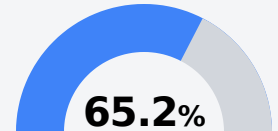

Teacher Data

72.0

Teachers

Experienced Teachers