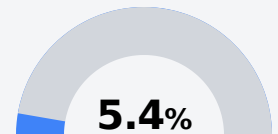

Provisional Teachers