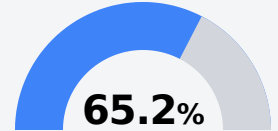

Teacher Data

72.0

Teachers

Experienced Teachers