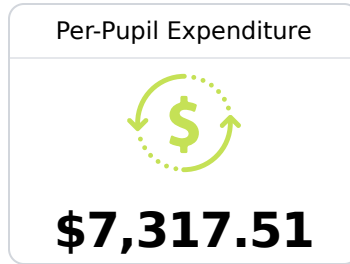

B Southaven Intermediate School

Desoto County School District

175 Rasco Road W
Southaven, MS 38671

Sara Jane Russell
sarajane.russell@dcsms.org

Identified for **Additional Targeted Support and Improvement**

Due to the impact of COVID-19 on school closures in the 2019-20 school year and a waiver from the U.S. Department of Education, the Mississippi Department of Education (MDE) has no assessment and accountability data to report for the 2019-20 school year.