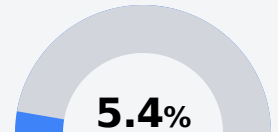

Provisional Teachers