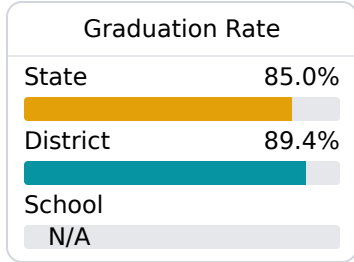

Southaven Intermediate School

Desoto County School District

175 Rasco Road W
Southaven, MS 38671

April Rucker
april.rucker@dcsms.org

Identified for **Additional Targeted Support and Improvement**

Due to the impact of COVID-19 on school closures in the 2019-20 school year and a waiver from the U.S. Department of Education, the Mississippi Department of Education (MDE) has no assessment and accountability data to report for the 2019-20 school year.