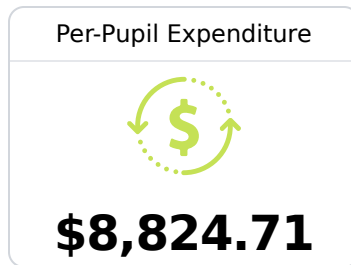

A Greenbrook Elementary School Desoto County School District

730 S. RASCO ROAD
Southaven, MS 38671

Amy Cobb
amy.cobb@dcsms.org

Due to the impact of COVID-19 on school closures in the 2019-20 school year and a waiver from the U.S. Department of Education, the Mississippi Department of Education (MDE) has no assessment and accountability data to report for the 2019-20 school year.

Graduation Rate	
State	85.0%
District	89.4%
School	N/A

Teacher Data

34.5

Teachers

82.5%

Experienced Teachers

0.1%

Provisional Teachers

100.0%

In-Field Teachers