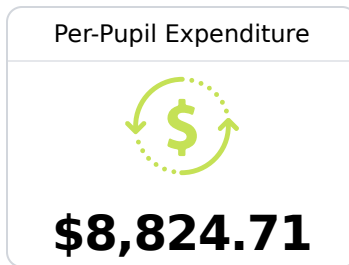

Greenbrook Elementary School

Desoto County School District

730 S. RASCO ROAD
Southaven, MS 38671

Amy Cobb
amy.cobb@dcsms.org

Due to the impact of COVID-19 on school closures in the 2019-20 school year and a waiver from the U.S. Department of Education, the Mississippi Department of Education (MDE) has no assessment and accountability data to report for the 2019-20 school year.

Graduation Rate	
State	85.0%
District	89.4%
School	N/A

Teacher Data

34.5

Teachers

82.5%

Experienced Teachers

0.1%

Provisional Teachers

100.0%

In-Field Teachers