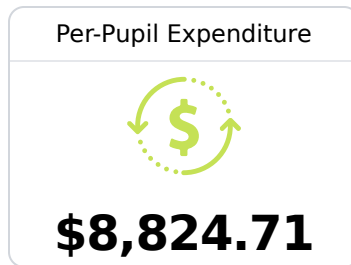

Greenbrook Elementary School

Desoto County School District

730 S. RASCO ROAD
Southaven, MS 38671

Amy Cobb
amy.cobb@dcsms.org

Due to the impact of COVID-19 on school closures in the 2019-20 school year and a waiver from the U.S. Department of Education, the Mississippi Department of Education (MDE) has no assessment and accountability data to report for the 2019-20 school year.

Graduation Rate	
State	85.0%
District	89.4%
School	N/A

Teacher Data

34.5

Teachers

82.5%

Experienced Teachers

0.1%

Provisional Teachers

100.0%

In-Field Teachers