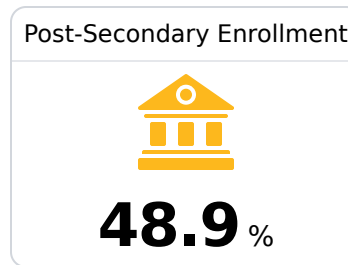

B Southaven High School

Desoto County School District

 735 RASCO ROAD
Southaven, MS 38671

 Adam Sikes
adam.sikes@dcsms.org

Due to the impact of COVID-19 on school closures in the 2019-20 school year and a waiver from the U.S. Department of Education, the Mississippi Department of Education (MDE) has no assessment and accountability data to report for the 2019-20 school year.