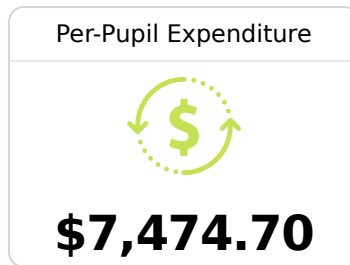

B Southaven High School

Desoto County School District

 735 RASCO ROAD
Southaven, MS 38671

 Adam Sikes
adam.sikes@dcsms.org

Due to the impact of COVID-19 on school closures in the 2019-20 school year and a waiver from the U.S. Department of Education, the Mississippi Department of Education (MDE) has no assessment and accountability data to report for the 2019-20 school year.