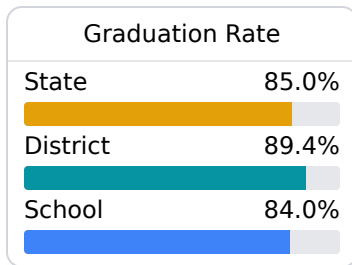

B Southaven High School

Desoto County School District

 735 RASCO ROAD
Southaven, MS 38671

 Adam Sikes
adam.sikes@dcsms.org

Due to the impact of COVID-19 on school closures in the 2019-20 school year and a waiver from the U.S. Department of Education, the Mississippi Department of Education (MDE) has no assessment and accountability data to report for the 2019-20 school year.