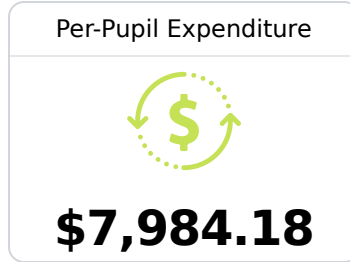

D Southaven Elementary

Desoto County School District

 8274 CLAIBORNE DRIVE
Southaven, MS 38671

 Andrew Edwards
andrew.edwards@dcsms.org

Identified for **Additional Targeted Support and Improvement**

Due to the impact of COVID-19 on school closures in the 2019-20 school year and a waiver from the U.S. Department of Education, the Mississippi Department of Education (MDE) has no assessment and accountability data to report for the 2019-20 school year.