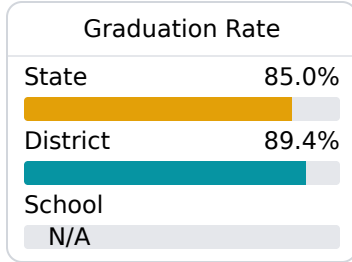

D Southaven Elementary

Desoto County School District

 8274 CLAIBORNE DRIVE
Southaven, MS 38671

 Andrew Edwards
andrew.edwards@dcsms.org

Identified for **Additional Targeted Support and Improvement**

Due to the impact of COVID-19 on school closures in the 2019-20 school year and a waiver from the U.S. Department of Education, the Mississippi Department of Education (MDE) has no assessment and accountability data to report for the 2019-20 school year.