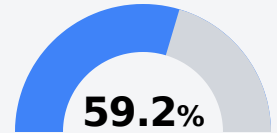

Teacher Data

49.0

Teachers

Experienced Teachers