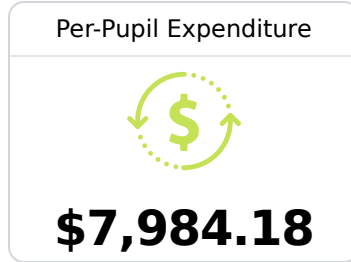

D Southaven Elementary

Desoto County School District

 8274 CLAIBORNE DRIVE
Southaven, MS 38671

 Andrew Edwards
andrew.edwards@dcsms.org

Identified for **Additional Targeted Support and Improvement**

Due to the impact of COVID-19 on school closures in the 2019-20 school year and a waiver from the U.S. Department of Education, the Mississippi Department of Education (MDE) has no assessment and accountability data to report for the 2019-20 school year.