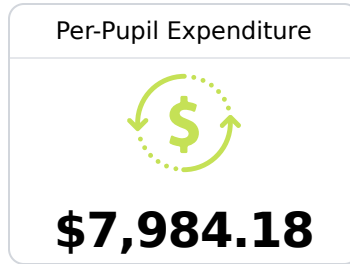

D Southaven Elementary

Desoto County School District

 8274 CLAIBORNE DRIVE
Southaven, MS 38671

 Andrew Edwards
andrew.edwards@dcsms.org

Identified for **Additional Targeted Support and Improvement**

Due to the impact of COVID-19 on school closures in the 2019-20 school year and a waiver from the U.S. Department of Education, the Mississippi Department of Education (MDE) has no assessment and accountability data to report for the 2019-20 school year.