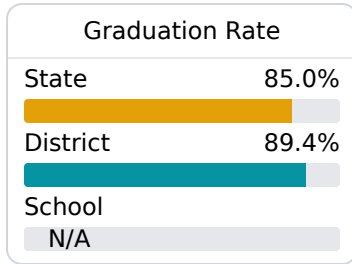

D Southaven Elementary

Desoto County School District

 8274 CLAIBORNE DRIVE
Southaven, MS 38671

 Andrew Edwards
andrew.edwards@dcsms.org

Identified for **Additional Targeted Support and Improvement**

Due to the impact of COVID-19 on school closures in the 2019-20 school year and a waiver from the U.S. Department of Education, the Mississippi Department of Education (MDE) has no assessment and accountability data to report for the 2019-20 school year.