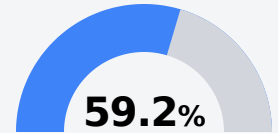

Teacher Data

49.0

Teachers

Experienced Teachers