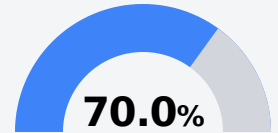

Teacher Data

31.6

Teachers

Experienced Teachers