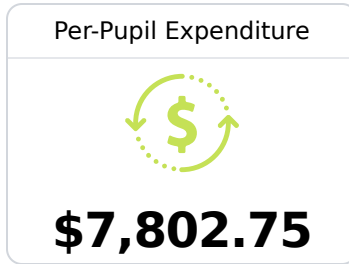

Due to the impact of COVID-19 on school closures in the 2019-20 school year and a waiver from the U.S. Department of Education, the Mississippi Department of Education (MDE) has no assessment and accountability data to report for the 2019-20 school year.