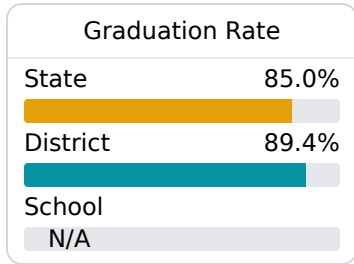

Olive Branch Intermediate School

Desoto County School District

8631 E. PIGEON ROOST RD
Olive Branch, MS 38654

Ashley Taggart
ashley.taggart@dcsms.org

Identified for **Additional Targeted Support and Improvement**

Due to the impact of COVID-19 on school closures in the 2019-20 school year and a waiver from the U.S. Department of Education, the Mississippi Department of Education (MDE) has no assessment and accountability data to report for the 2019-20 school year.

Teacher Data

31.6

Teachers

Experienced Teachers

Provisional Teachers

In-Field Teachers