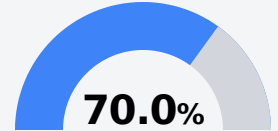

Teacher Data

31.6

Teachers

Experienced Teachers