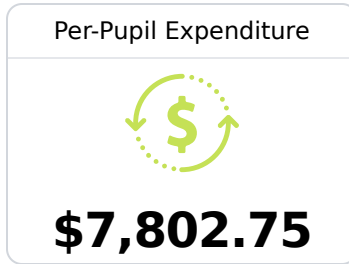

Olive Branch Intermediate School

Desoto County School District

8631 E. PIGEON ROOST RD
Olive Branch, MS 38654

Ashley Taggart
ashley.taggart@dcsms.org

Identified for **Additional Targeted Support and Improvement**

Due to the impact of COVID-19 on school closures in the 2019-20 school year and a waiver from the U.S. Department of Education, the Mississippi Department of Education (MDE) has no assessment and accountability data to report for the 2019-20 school year.