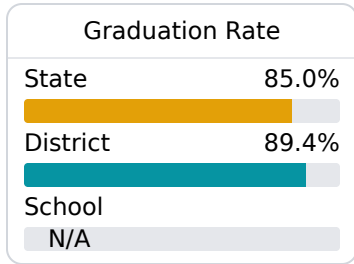

Olive Branch Intermediate School

Desoto County School District

8631 E. PIGEON ROOST RD
Olive Branch, MS 38654

Ashley Taggart
ashley.taggart@dcsms.org

Identified for **Additional Targeted Support and Improvement**

Due to the impact of COVID-19 on school closures in the 2019-20 school year and a waiver from the U.S. Department of Education, the Mississippi Department of Education (MDE) has no assessment and accountability data to report for the 2019-20 school year.