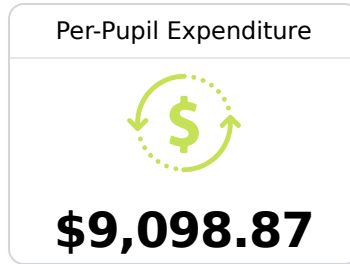

Due to the impact of COVID-19 on school closures in the 2019-20 school year and a waiver from the U.S. Department of Education, the Mississippi Department of Education (MDE) has no assessment and accountability data to report for the 2019-20 school year.