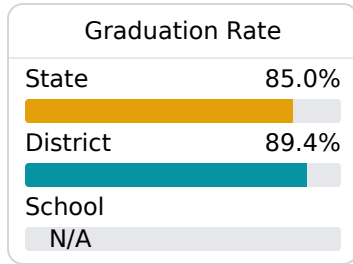

Shadow Oaks Elementary School

Desoto County School District

3780 SHADOW OAKS PARKWAY
Horn Lake, MS 38637

Michaela Smith
michaela.smith@dcsms.org

Identified for **Additional Targeted Support and Improvement**

Due to the impact of COVID-19 on school closures in the 2019-20 school year and a waiver from the U.S. Department of Education, the Mississippi Department of Education (MDE) has no assessment and accountability data to report for the 2019-20 school year.

Teacher Data

28.5

Teachers

93.0%

Experienced Teachers

3.5%

Provisional Teachers

100.0%

In-Field Teachers