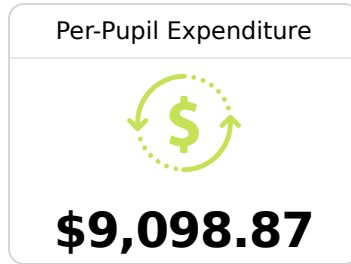

Due to the impact of COVID-19 on school closures in the 2019-20 school year and a waiver from the U.S. Department of Education, the Mississippi Department of Education (MDE) has no assessment and accountability data to report for the 2019-20 school year.