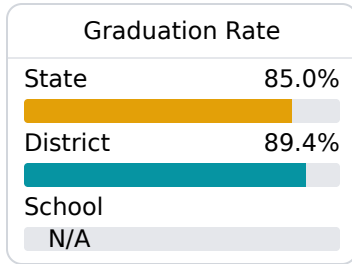

Shadow Oaks Elementary School

Desoto County School District

3780 SHADOW OAKS PARKWAY
Horn Lake, MS 38637

Michaela Smith
michaela.smith@dcsms.org

Identified for **Additional Targeted Support and Improvement**

Due to the impact of COVID-19 on school closures in the 2019-20 school year and a waiver from the U.S. Department of Education, the Mississippi Department of Education (MDE) has no assessment and accountability data to report for the 2019-20 school year.

Teacher Data

28.5

Teachers

93.0%

Experienced Teachers

3.5%

Provisional Teachers

100.0%

In-Field Teachers