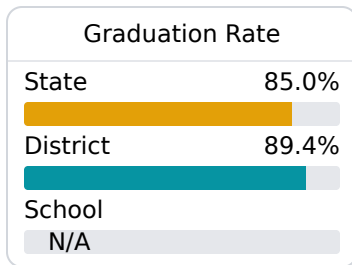

B Olive Branch Middle

Desoto County School District

 6530 S. BLOCKER STREET
Olive Branch, MS 38654

 Nick Eddlemon
nick.eddlemon@dcsms.org

Due to the impact of COVID-19 on school closures in the 2019-20 school year and a waiver from the U.S. Department of Education, the Mississippi Department of Education (MDE) has no assessment and accountability data to report for the 2019-20 school year.