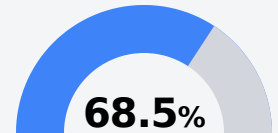

Teacher Data

45.6

Teachers

Experienced Teachers