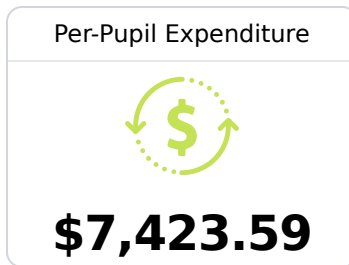

B Olive Branch Middle

Desoto County School District

 6530 S. BLOCKER STREET
Olive Branch, MS 38654

 Nick Eddlemon
nick.eddlemon@dcsms.org

Due to the impact of COVID-19 on school closures in the 2019-20 school year and a waiver from the U.S. Department of Education, the Mississippi Department of Education (MDE) has no assessment and accountability data to report for the 2019-20 school year.