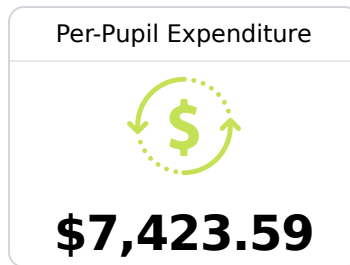

Graduation Rate	
State	85.0%
District	89.4%
School	N/A