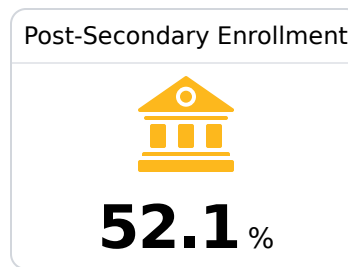

B Olive Branch High School Desoto County School District

 9366 E SANDIDGE ROAD
Olive Branch, MS 38654

 Jacob Stripling
jacob.stripling@dcsms.org

Due to the impact of COVID-19 on school closures in the 2019-20 school year and a waiver from the U.S. Department of Education, the Mississippi Department of Education (MDE) has no assessment and accountability data to report for the 2019-20 school year.