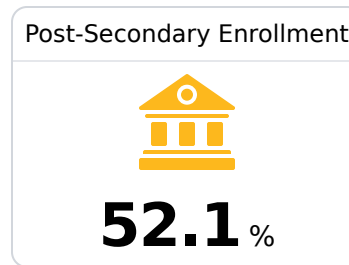

B Olive Branch High School Desoto County School District

 9366 E SANDIDGE ROAD
Olive Branch, MS 38654

 Jacob Stripling
jacob.stripling@dcsms.org

Due to the impact of COVID-19 on school closures in the 2019-20 school year and a waiver from the U.S. Department of Education, the Mississippi Department of Education (MDE) has no assessment and accountability data to report for the 2019-20 school year.