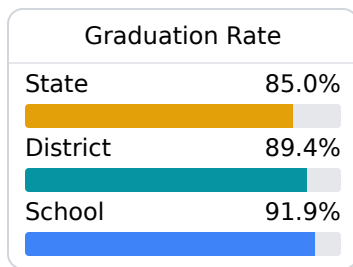

B Olive Branch High School Desoto County School District

 9366 E SANDIDGE ROAD
Olive Branch, MS 38654

 Jacob Stripling
jacob.stripling@dcsms.org

Due to the impact of COVID-19 on school closures in the 2019-20 school year and a waiver from the U.S. Department of Education, the Mississippi Department of Education (MDE) has no assessment and accountability data to report for the 2019-20 school year.