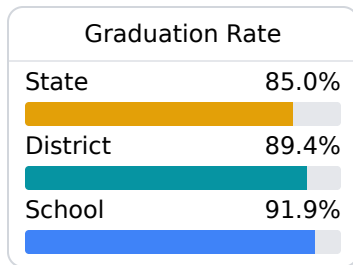

## **B** Olive Branch High School Desoto County School District

 9366 E SANDIDGE ROAD  
Olive Branch, MS 38654

 Jacob Stripling  
[jacob.stripling@dcsms.org](mailto:jacob.stripling@dcsms.org)

Due to the impact of COVID-19 on school closures in the 2019-20 school year and a waiver from the U.S. Department of Education, the Mississippi Department of Education (MDE) has no assessment and accountability data to report for the 2019-20 school year.