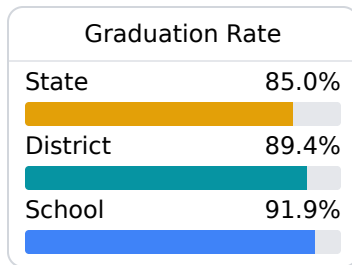

B Olive Branch High School Desoto County School District

 9366 E SANDIDGE ROAD
Olive Branch, MS 38654

 Jacob Stripling
jacob.stripling@dcsms.org

Due to the impact of COVID-19 on school closures in the 2019-20 school year and a waiver from the U.S. Department of Education, the Mississippi Department of Education (MDE) has no assessment and accountability data to report for the 2019-20 school year.