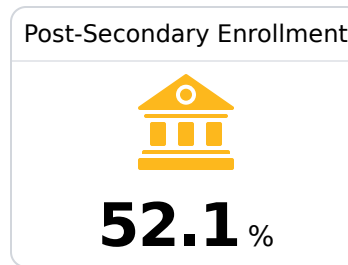

## **B** Olive Branch High School Desoto County School District

 9366 E SANDIDGE ROAD  
Olive Branch, MS 38654

 Jacob Stripling  
[jacob.stripling@dcsms.org](mailto:jacob.stripling@dcsms.org)

Due to the impact of COVID-19 on school closures in the 2019-20 school year and a waiver from the U.S. Department of Education, the Mississippi Department of Education (MDE) has no assessment and accountability data to report for the 2019-20 school year.