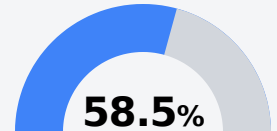

Teacher Data

69.6

Teachers

Experienced Teachers