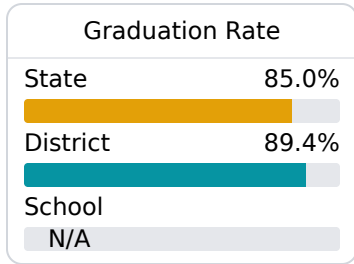

Horn Lake Intermediate School

Desoto County School District

6585 HORN LAKE ROAD
Horn Lake, MS 38637

Crystal Robinson
crystal.robinson@dcsms.org

Identified for **Additional Targeted Support and Improvement**

Due to the impact of COVID-19 on school closures in the 2019-20 school year and a waiver from the U.S. Department of Education, the Mississippi Department of Education (MDE) has no assessment and accountability data to report for the 2019-20 school year.

Teacher Data

69.6

Teachers

Experienced Teachers

Provisional Teachers

In-Field Teachers