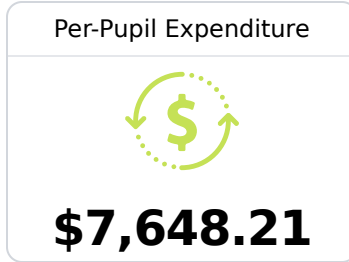

Horn Lake Intermediate School

Desoto County School District

6585 HORN LAKE ROAD
Horn Lake, MS 38637

Crystal Robinson
crystal.robinson@dcsms.org

Identified for **Additional Targeted Support and Improvement**

Due to the impact of COVID-19 on school closures in the 2019-20 school year and a waiver from the U.S. Department of Education, the Mississippi Department of Education (MDE) has no assessment and accountability data to report for the 2019-20 school year.

Teacher Data

69.6

Teachers

Experienced Teachers

Provisional Teachers

In-Field Teachers