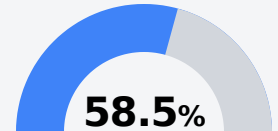

Teacher Data

69.6

Teachers

Experienced Teachers