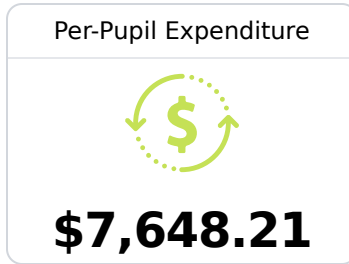

Horn Lake Intermediate School

Desoto County School District

6585 HORN LAKE ROAD
Horn Lake, MS 38637

Crystal Robinson
crystal.robinson@dcsms.org

Identified for **Additional Targeted Support and Improvement**

Due to the impact of COVID-19 on school closures in the 2019-20 school year and a waiver from the U.S. Department of Education, the Mississippi Department of Education (MDE) has no assessment and accountability data to report for the 2019-20 school year.

Teacher Data

69.6

Teachers

Experienced Teachers

Provisional Teachers

In-Field Teachers