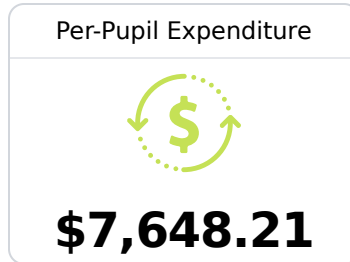

D Horn Lake Intermediate School

Desoto County School District

6585 HORN LAKE ROAD
Horn Lake, MS 38637

Crystal Robinson
crystal.robinson@dcsms.org

Identified for **Additional Targeted Support and Improvement**

Due to the impact of COVID-19 on school closures in the 2019-20 school year and a waiver from the U.S. Department of Education, the Mississippi Department of Education (MDE) has no assessment and accountability data to report for the 2019-20 school year.