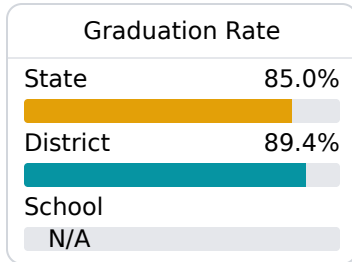

D Horn Lake Intermediate School

Desoto County School District

6585 HORN LAKE ROAD
Horn Lake, MS 38637

Crystal Robinson
crystal.robinson@dcsms.org

Identified for **Additional Targeted Support and Improvement**

Due to the impact of COVID-19 on school closures in the 2019-20 school year and a waiver from the U.S. Department of Education, the Mississippi Department of Education (MDE) has no assessment and accountability data to report for the 2019-20 school year.