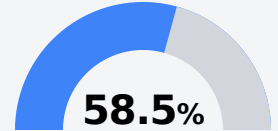

Teacher Data

69.6

Teachers

Experienced Teachers