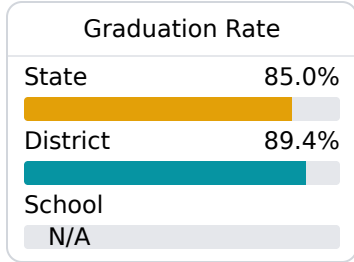

Horn Lake Intermediate School

Desoto County School District

6585 HORN LAKE ROAD
Horn Lake, MS 38637

Crystal Robinson
crystal.robinson@dcsms.org

Identified for **Additional Targeted Support and Improvement**

Due to the impact of COVID-19 on school closures in the 2019-20 school year and a waiver from the U.S. Department of Education, the Mississippi Department of Education (MDE) has no assessment and accountability data to report for the 2019-20 school year.

Teacher Data

69.6

Teachers

Experienced Teachers

Provisional Teachers

In-Field Teachers