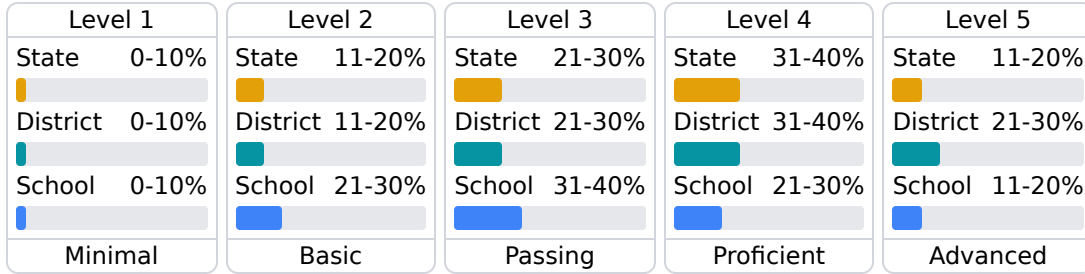

Detailed Assessment and Other Data

Student Performance

The following information shows each level of student performance on statewide assessments.

Math