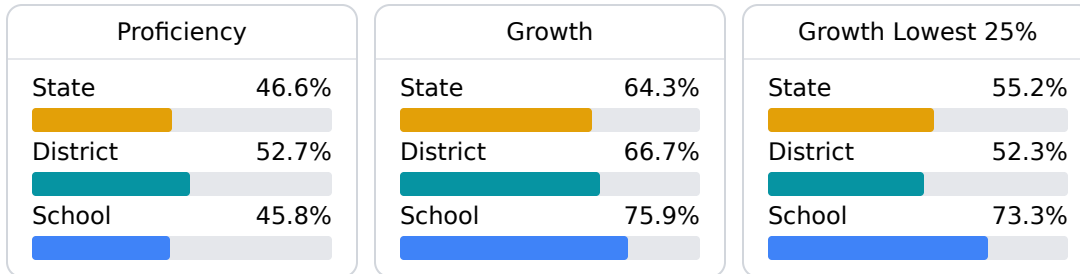

Other Measures

Other measurements of student performance that factor into the accountability grade.