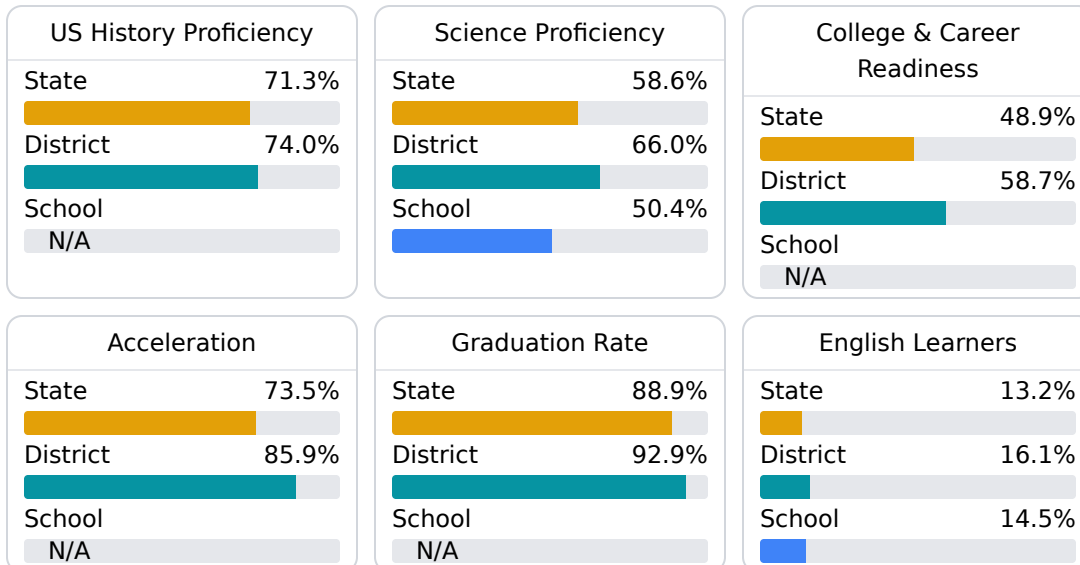

### School Accountability Grade Components

Mississippi's accountability system assigns "A" through "F" letter grades for schools and districts. Grades are based on student achievement, student growth, student participation in testing, and other academic measures.

#### Math

Measurements of student performance on the statewide math assessment.

#### English

Measurements of student performance on the statewide English language arts (ELA) assessment.

#### Other Measures

Other measurements of student performance that factor into the accountability grade.