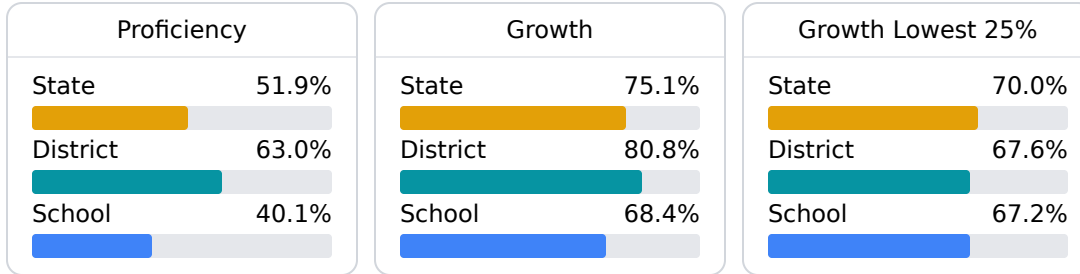

B Walls Elementary School Desoto County School District

6131 DELTA VIEW ROAD
Walls, MS 38680

Erica Armstrong
erica.armstrong@dcsms.org

School Accountability Grade Components

Mississippi's accountability system assigns "A" through "F" letter grades for schools and districts. Grades are based on student achievement, student growth, student participation in testing, and other academic measures.

Math

Measurements of student performance on the statewide math assessment.

English

Measurements of student performance on the statewide English language arts (ELA) assessment.