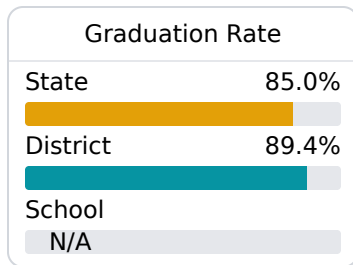

B Walls Elementary School Desoto County School District

 6131 DELTA VIEW ROAD
Walls, MS 38680

 Erica Armstrong
erica.armstrong@dcsms.org

Due to the impact of COVID-19 on school closures in the 2019-20 school year and a waiver from the U.S. Department of Education, the Mississippi Department of Education (MDE) has no assessment and accountability data to report for the 2019-20 school year.