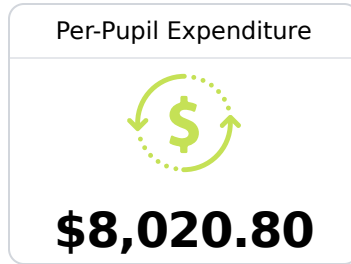

Identified for **Additional Targeted Support and Improvement**

Due to the impact of COVID-19 on school closures in the 2019-20 school year and a waiver from the U.S. Department of Education, the Mississippi Department of Education (MDE) has no assessment and accountability data to report for the 2019-20 school year.