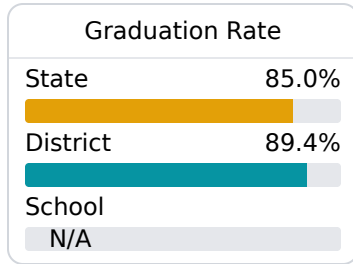

School Report Card 2019 - 2020

For more detailed information, please visit <https://msrc.mdek12.org>.

Horn Lake Middle School

Desoto County School District

6125 HURT ROAD
Horn Lake, MS 38637

Aisha Maxwell
aisha.maxwell@dcsms.org

Identified for **Additional Targeted Support and Improvement**

Due to the impact of COVID-19 on school closures in the 2019-20 school year and a waiver from the U.S. Department of Education, the Mississippi Department of Education (MDE) has no assessment and accountability data to report for the 2019-20 school year.

Teacher Data

72.5

Teachers

Experienced Teachers

Provisional Teachers

In-Field Teachers